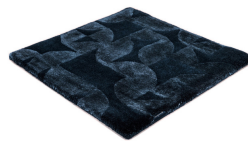

OBSIDIAN

blue basalt 3115

amethyst 3135

blue basalt 3115

grey moonstone 3132

aquamarin 3144

sapphire 3134

turquoise 3116

emerald 3131

yellow topaz 3143

pale amber 3113

smoky quartz 3112

agate grey 3114

onyx 3133

Technical facts

ID:	3115
manufacture:	handtufted
name:	Obsidian
colour:	blue basalt
pile material:	Tencel® & New Zealand wool
pile length:	0,8 cm
total height:	1,5 cm
overall weight per sqm:	5,15 kg
standard sizes:	170x240 cm 200x200 cm 200x300 cm 250x350 cm 300x400 cm
custom sizes:	yes
max. size:	400 x 500 cm
custom colours:	-
custom shapes:	yes
outdoor use:	-
durability:	*
sound absorbing:	yes
anti static:	yes