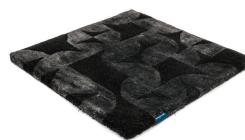

OBSIDIAN

blue basalt 3115

amethyst 3135

blue basalt 3115

grey moonstone 3132

aquamarin 3144

sapphire 3134

turquoise 3116

emerald 3131

yellow topaz 3143

pale amber 3113

smoky quartz 3112

agate grey 3114

onyx 3133

Technical facts

ID:	3115
manufacture:	handtufted
name:	Obsidian
colour:	blue basalt
pile material:	Tencel® & New Zealand wool
pile length:	0,8 cm
total height:	1,5 cm
overall weight per sqm:	5,15 kg
standard sizes:	170x240 cm 200x200 cm 200x300 cm 250x350 cm 300x400 cm
custom sizes:	yes
max. size:	400 x 500 cm
custom colours:	-
custom shapes:	yes
outdoor use:	-
durability:	*
sound absorbing:	yes
anti static:	yes