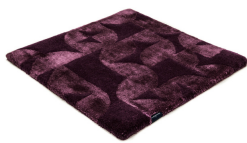

# OBSIDIAN

aquamarin 3144

amethyst 3135

blue basalt 3115

grey moonstone 3132

aquamarin 3144

sapphire 3134

turquoise 3116

emerald 3131

yellow topaz 3143

pale amber 3113

smoky quartz 3112

agate grey 3114

onyx 3133

# Technical facts

ID:	3144
manufacture:	handtufted
name:	Obsidian
colour:	aquamarin
pile material:	Tencel® & New Zealand wool
pile length:	0,8 cm
total height:	1,5 cm
overall weight per sqm:	5,15 kg
standard sizes:	170x240 cm   200x200 cm   200x300 cm   250x350 cm   300x400 cm
custom sizes:	yes
max. size:	400 x 500 cm
custom colours:	-
custom shapes:	yes
outdoor use:	-
durability:	*
sound absorbing:	yes
anti static:	yes