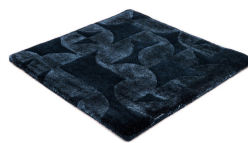

# OBSIDIAN

aquamarin 3144

amethyst 3135

blue basalt 3115

grey moonstone 3132

aquamarin 3144

sapphire 3134

turquoise 3116

emerald 3131

yellow topaz 3143

pale amber 3113

smoky quartz 3112

agate grey 3114

onyx 3133

# Technical facts

ID:	3144
manufacture:	handtufted
name:	Obsidian
colour:	aquamarin
pile material:	Tencel® & New Zealand wool
pile length:	0,8 cm
total height:	1,5 cm
overall weight per sqm:	5,15 kg
standard sizes:	170x240 cm   200x200 cm   200x300 cm   250x350 cm   300x400 cm
custom sizes:	yes
max. size:	400 x 500 cm
custom colours:	-
custom shapes:	yes
outdoor use:	-
durability:	*
sound absorbing:	yes
anti static:	yes