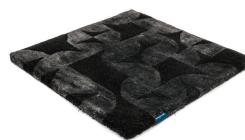

# OBSIDIAN

aquamarin 3144

amethyst 3135

blue basalt 3115

grey moonstone 3132

aquamarin 3144

sapphire 3134

turquoise 3116

emerald 3131

yellow topaz 3143

pale amber 3113

smoky quartz 3112

agate grey 3114

onyx 3133

# Technical facts

ID:	3144
manufacture:	handtufted
name:	Obsidian
colour:	aquamarin
pile material:	Tencel® & New Zealand wool
pile length:	0,8 cm
total height:	1,5 cm
overall weight per sqm:	5,15 kg
standard sizes:	170x240 cm   200x200 cm   200x300 cm   250x350 cm   300x400 cm
custom sizes:	yes
max. size:	400 x 500 cm
custom colours:	-
custom shapes:	yes
outdoor use:	-
durability:	*
sound absorbing:	yes
anti static:	yes