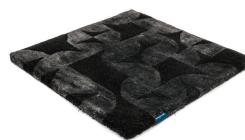

# OBSIDIAN

sapphire 3134

amethyst 3135

blue basalt 3115

grey moonstone 3132

aquamarin 3144

sapphire 3134

turquoise 3116

emerald 3131

yellow topaz 3143

pale amber 3113

smoky quartz 3112

agate grey 3114

onyx 3133

# Technical facts

ID:	3134
manufacture:	handtufted
name:	Obsidian
colour:	sapphire
pile material:	Tencel® & New Zealand wool
pile length:	0,8 cm
total height:	1,5 cm
overall weight per sqm:	5,15 kg
standard sizes:	170x240 cm   200x200 cm   200x300 cm   250x350 cm   300x400 cm
custom sizes:	yes
max. size:	400 x 500 cm
custom colours:	-
custom shapes:	yes
outdoor use:	-
durability:	*
sound absorbing:	yes
anti static:	yes