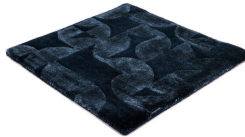

# OBSIDIAN

sapphire 3134

amethyst 3135

blue basalt 3115

grey moonstone 3132

aquamarin 3144

sapphire 3134

turquoise 3116

emerald 3131

yellow topaz 3143

pale amber 3113

smoky quartz 3112

agate grey 3114

onyx 3133

# Technical facts

ID:	3134
manufacture:	handtufted
name:	Obsidian
colour:	sapphire
pile material:	Tencel® & New Zealand wool
pile length:	0,8 cm
total height:	1,5 cm
overall weight per sqm:	5,15 kg
standard sizes:	170x240 cm   200x200 cm   200x300 cm   250x350 cm   300x400 cm
custom sizes:	yes
max. size:	400 x 500 cm
custom colours:	-
custom shapes:	yes
outdoor use:	-
durability:	*
sound absorbing:	yes
anti static:	yes