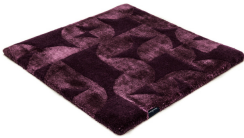

# OBSIDIAN

sapphire 3134

amethyst 3135

blue basalt 3115

grey moonstone 3132

aquamarin 3144

sapphire 3134

turquoise 3116

emerald 3131

yellow topaz 3143

pale amber 3113

smoky quartz 3112

agate grey 3114

onyx 3133

# Technical facts

ID:	3134
manufacture:	handtufted
name:	Obsidian
colour:	sapphire
pile material:	Tencel® & New Zealand wool
pile length:	0,8 cm
total height:	1,5 cm
overall weight per sqm:	5,15 kg
standard sizes:	170x240 cm   200x200 cm   200x300 cm   250x350 cm   300x400 cm
custom sizes:	yes
max. size:	400 x 500 cm
custom colours:	-
custom shapes:	yes
outdoor use:	-
durability:	*
sound absorbing:	yes
anti static:	yes