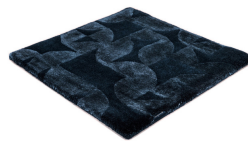

OBSIDIAN

turquoise 3116

amethyst 3135

blue basalt 3115

grey moonstone 3132

aquamarin 3144

sapphire 3134

turquoise 3116

emerald 3131

yellow topaz 3143

pale amber 3113

smoky quartz 3112

agate grey 3114

onyx 3133

Technical facts

| | |
|-------------------------|---|
| ID: | 3116 |
| manufacture: | handtufted |
| name: | Obsidian |
| colour: | turquoise |
| pile material: | Tencel® & New Zealand wool |
| pile length: | 0,8 cm |
| total height: | 1,5 cm |
| overall weight per sqm: | 5,15 kg |
| standard sizes: | 170x240 cm 200x200 cm 200x300 cm 250x350 cm 300x400 cm |
| custom sizes: | yes |
| max. size: | 400 x 500 cm |
| custom colours: | - |
| custom shapes: | yes |
| outdoor use: | - |
| durability: | * |
| sound absorbing: | yes |
| anti static: | yes |