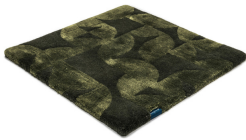

OBSIDIAN

turquoise 3116

amethyst 3135

blue basalt 3115

grey moonstone 3132

aquamarin 3144

sapphire 3134

turquoise 3116

emerald 3131

yellow topaz 3143

pale amber 3113

smoky quartz 3112

agate grey 3114

onyx 3133

Technical facts

| | |
|-------------------------|---|
| ID: | 3116 |
| manufacture: | handtufted |
| name: | Obsidian |
| colour: | turquoise |
| pile material: | Tencel® & New Zealand wool |
| pile length: | 0,8 cm |
| total height: | 1,5 cm |
| overall weight per sqm: | 5,15 kg |
| standard sizes: | 170x240 cm 200x200 cm 200x300 cm 250x350 cm 300x400 cm |
| custom sizes: | yes |
| max. size: | 400 x 500 cm |
| custom colours: | - |
| custom shapes: | yes |
| outdoor use: | - |
| durability: | * |
| sound absorbing: | yes |
| anti static: | yes |