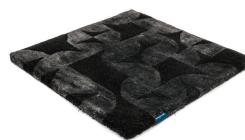

OBSIDIAN

turquoise 3116

amethyst 3135

blue basalt 3115

grey moonstone 3132

aquamarin 3144

sapphire 3134

turquoise 3116

emerald 3131

yellow topaz 3143

pale amber 3113

smoky quartz 3112

agate grey 3114

onyx 3133

Technical facts

| | |
|-------------------------|---|
| ID: | 3116 |
| manufacture: | handtufted |
| name: | Obsidian |
| colour: | turquoise |
| pile material: | Tencel® & New Zealand wool |
| pile length: | 0,8 cm |
| total height: | 1,5 cm |
| overall weight per sqm: | 5,15 kg |
| standard sizes: | 170x240 cm 200x200 cm 200x300 cm 250x350 cm 300x400 cm |
| custom sizes: | yes |
| max. size: | 400 x 500 cm |
| custom colours: | - |
| custom shapes: | yes |
| outdoor use: | - |
| durability: | * |
| sound absorbing: | yes |
| anti static: | yes |