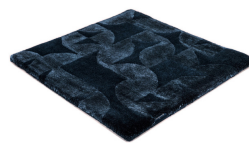

OBSIDIAN

emerald 3131

amethyst 3135

blue basalt 3115

grey moonstone 3132

aquamarin 3144

sapphire 3134

turquoise 3116

emerald 3131

yellow topaz 3143

pale amber 3113

smoky quartz 3112

agate grey 3114

onyx 3133

Technical facts

ID:	3131
manufacture:	handtufted
name:	Obsidian
colour:	emerald
pile material:	Tencel® & New Zealand wool
pile length:	0,8 cm
total height:	1,5 cm
overall weight per sqm:	5,15 kg
standard sizes:	170x240 cm 200x200 cm 200x300 cm 250x350 cm 300x400 cm
custom sizes:	yes
max. size:	400 x 500 cm
custom colours:	-
custom shapes:	yes
outdoor use:	-
durability:	*
sound absorbing:	yes
anti static:	yes