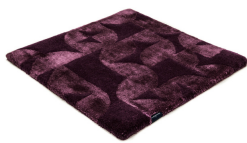

OBSIDIAN

emerald 3131

amethyst 3135

blue basalt 3115

grey moonstone 3132

aquamarin 3144

sapphire 3134

turquoise 3116

emerald 3131

yellow topaz 3143

pale amber 3113

smoky quartz 3112

agate grey 3114

onyx 3133

Technical facts

ID:	3131
manufacture:	handtufted
name:	Obsidian
colour:	emerald
pile material:	Tencel® & New Zealand wool
pile length:	0,8 cm
total height:	1,5 cm
overall weight per sqm:	5,15 kg
standard sizes:	170x240 cm 200x200 cm 200x300 cm 250x350 cm 300x400 cm
custom sizes:	yes
max. size:	400 x 500 cm
custom colours:	-
custom shapes:	yes
outdoor use:	-
durability:	*
sound absorbing:	yes
anti static:	yes