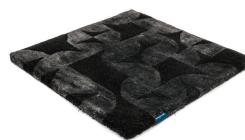

OBSIDIAN

emerald 3131

amethyst 3135

blue basalt 3115

grey moonstone 3132

aquamarin 3144

sapphire 3134

turquoise 3116

emerald 3131

yellow topaz 3143

pale amber 3113

smoky quartz 3112

agate grey 3114

onyx 3133

Technical facts

ID:	3131
manufacture:	handtufted
name:	Obsidian
colour:	emerald
pile material:	Tencel® & New Zealand wool
pile length:	0,8 cm
total height:	1,5 cm
overall weight per sqm:	5,15 kg
standard sizes:	170x240 cm 200x200 cm 200x300 cm 250x350 cm 300x400 cm
custom sizes:	yes
max. size:	400 x 500 cm
custom colours:	-
custom shapes:	yes
outdoor use:	-
durability:	*
sound absorbing:	yes
anti static:	yes