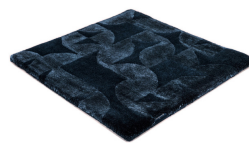

OBSIDIAN

yellow topaz 3143

amethyst 3135

blue basalt 3115

grey moonstone 3132

aquamarin 3144

sapphire 3134

turquoise 3116

emerald 3131

yellow topaz 3143

pale amber 3113

smoky quartz 3112

agate grey 3114

onyx 3133

Technical facts

ID:	3143
manufacture:	handtufted
name:	Obsidian
colour:	yellow topaz
pile material:	Tencel® & New Zealand wool
pile length:	0,8 cm
total height:	1,5 cm
overall weight per sqm:	5,15 kg
standard sizes:	170x240 cm 200x200 cm 200x300 cm 250x350 cm 300x400 cm
custom sizes:	yes
max. size:	400 x 500 cm
custom colours:	-
custom shapes:	yes
outdoor use:	-
durability:	*
sound absorbing:	yes
anti static:	yes