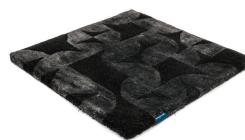

OBSIDIAN

yellow topaz 3143

amethyst 3135

blue basalt 3115

grey moonstone 3132

aquamarin 3144

sapphire 3134

turquoise 3116

emerald 3131

yellow topaz 3143

pale amber 3113

smoky quartz 3112

agate grey 3114

onyx 3133

Technical facts

ID:	3143
manufacture:	handtufted
name:	Obsidian
colour:	yellow topaz
pile material:	Tencel® & New Zealand wool
pile length:	0,8 cm
total height:	1,5 cm
overall weight per sqm:	5,15 kg
standard sizes:	170x240 cm 200x200 cm 200x300 cm 250x350 cm 300x400 cm
custom sizes:	yes
max. size:	400 x 500 cm
custom colours:	-
custom shapes:	yes
outdoor use:	-
durability:	*
sound absorbing:	yes
anti static:	yes