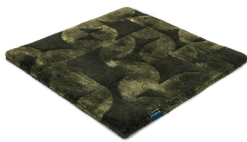

OBSIDIAN

yellow topaz 3143

amethyst 3135

blue basalt 3115

grey moonstone 3132

aquamarin 3144

sapphire 3134

turquoise 3116

emerald 3131

yellow topaz 3143

pale amber 3113

smoky quartz 3112

agate grey 3114

onyx 3133

Technical facts

ID:	3143
manufacture:	handtufted
name:	Obsidian
colour:	yellow topaz
pile material:	Tencel® & New Zealand wool
pile length:	0,8 cm
total height:	1,5 cm
overall weight per sqm:	5,15 kg
standard sizes:	170x240 cm 200x200 cm 200x300 cm 250x350 cm 300x400 cm
custom sizes:	yes
max. size:	400 x 500 cm
custom colours:	-
custom shapes:	yes
outdoor use:	-
durability:	*
sound absorbing:	yes
anti static:	yes