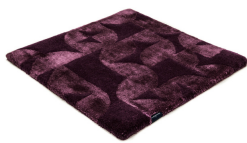

OBSIDIAN

yellow topaz 3143

amethyst 3135

blue basalt 3115

grey moonstone 3132

aquamarin 3144

sapphire 3134

turquoise 3116

emerald 3131

yellow topaz 3143

pale amber 3113

smoky quartz 3112

agate grey 3114

onyx 3133

Technical facts

ID:	3143
manufacture:	handtufted
name:	Obsidian
colour:	yellow topaz
pile material:	Tencel® & New Zealand wool
pile length:	0,8 cm
total height:	1,5 cm
overall weight per sqm:	5,15 kg
standard sizes:	170x240 cm 200x200 cm 200x300 cm 250x350 cm 300x400 cm
custom sizes:	yes
max. size:	400 x 500 cm
custom colours:	-
custom shapes:	yes
outdoor use:	-
durability:	*
sound absorbing:	yes
anti static:	yes