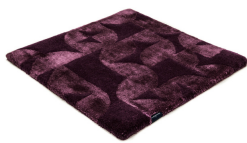

OBSIDIAN

agate grey 3114

amethyst 3135

blue basalt 3115

grey moonstone 3132

aquamarin 3144

sapphire 3134

turquoise 3116

emerald 3131

yellow topaz 3143

pale amber 3113

smoky quartz 3112

agate grey 3114

onyx 3133

Technical facts

ID:	3114
manufacture:	handtufted
name:	Obsidian
colour:	agate grey
pile material:	Tencel® & New Zealand wool
pile length:	0,8 cm
total height:	1,5 cm
overall weight per sqm:	5,15 kg
standard sizes:	170x240 cm 200x200 cm 200x300 cm 250x350 cm 300x400 cm
custom sizes:	yes
max. size:	400 x 500 cm
custom colours:	-
custom shapes:	yes
outdoor use:	-
durability:	*
sound absorbing:	yes
anti static:	yes