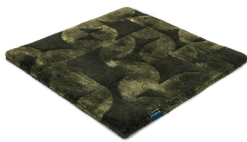

OBSIDIAN

agate grey 3114

amethyst 3135

blue basalt 3115

grey moonstone 3132

aquamarin 3144

sapphire 3134

turquoise 3116

emerald 3131

yellow topaz 3143

pale amber 3113

smoky quartz 3112

agate grey 3114

onyx 3133

Technical facts

ID:	3114
manufacture:	handtufted
name:	Obsidian
colour:	agate grey
pile material:	Tencel® & New Zealand wool
pile length:	0,8 cm
total height:	1,5 cm
overall weight per sqm:	5,15 kg
standard sizes:	170x240 cm 200x200 cm 200x300 cm 250x350 cm 300x400 cm
custom sizes:	yes
max. size:	400 x 500 cm
custom colours:	-
custom shapes:	yes
outdoor use:	-
durability:	*
sound absorbing:	yes
anti static:	yes