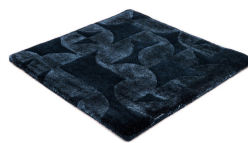

OBSIDIAN

agate grey 3114

amethyst 3135

blue basalt 3115

grey moonstone 3132

aquamarin 3144

sapphire 3134

turquoise 3116

emerald 3131

yellow topaz 3143

pale amber 3113

smoky quartz 3112

agate grey 3114

onyx 3133

Technical facts

ID:	3114
manufacture:	handtufted
name:	Obsidian
colour:	agate grey
pile material:	Tencel® & New Zealand wool
pile length:	0,8 cm
total height:	1,5 cm
overall weight per sqm:	5,15 kg
standard sizes:	170x240 cm 200x200 cm 200x300 cm 250x350 cm 300x400 cm
custom sizes:	yes
max. size:	400 x 500 cm
custom colours:	-
custom shapes:	yes
outdoor use:	-
durability:	*
sound absorbing:	yes
anti static:	yes