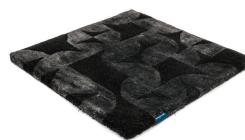

OBSIDIAN

agate grey 3114

amethyst 3135

blue basalt 3115

grey moonstone 3132

aquamarin 3144

sapphire 3134

turquoise 3116

emerald 3131

yellow topaz 3143

pale amber 3113

smoky quartz 3112

agate grey 3114

onyx 3133

Technical facts

ID:	3114
manufacture:	handtufted
name:	Obsidian
colour:	agate grey
pile material:	Tencel® & New Zealand wool
pile length:	0,8 cm
total height:	1,5 cm
overall weight per sqm:	5,15 kg
standard sizes:	170x240 cm 200x200 cm 200x300 cm 250x350 cm 300x400 cm
custom sizes:	yes
max. size:	400 x 500 cm
custom colours:	-
custom shapes:	yes
outdoor use:	-
durability:	*
sound absorbing:	yes
anti static:	yes