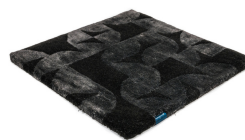

# OBSIDIAN

agate grey 3114

amethyst 3135

blue basalt 3115

grey moonstone 3132

aquamarin 3144

sapphire 3134

turquoise 3116

emerald 3131

yellow topaz 3143

pale amber 3113

smoky quartz 3112

agate grey 3114

onyx 3133

# Technical facts

ID:	3114
manufacture:	handtufted
name:	Obsidian
colour:	agate grey
pile material:	Tencel® & New Zealand wool
pile length:	0,8 cm
total height:	1,5 cm
overall weight per sqm:	5,15 kg
standard sizes:	170x240 cm   200x200 cm   200x300 cm   250x350 cm   300x400 cm
custom sizes:	yes
max. size:	400 x 500 cm
custom colours:	-
custom shapes:	yes
outdoor use:	-
durability:	*
sound absorbing:	yes
anti static:	yes