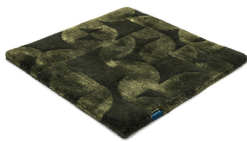

# OBSIDIAN

agate grey 3114

amethyst 3135

blue basalt 3115

grey moonstone 3132

aquamarin 3144

sapphire 3134

turquoise 3116

emerald 3131

yellow topaz 3143

pale amber 3113

smoky quartz 3112

agate grey 3114

onyx 3133

# Technical facts

ID:	3114
manufacture:	handtufted
name:	Obsidian
colour:	agate grey
pile material:	Tencel® & New Zealand wool
pile length:	0,8 cm
total height:	1,5 cm
overall weight per sqm:	5,15 kg
standard sizes:	170x240 cm   200x200 cm   200x300 cm   250x350 cm   300x400 cm
custom sizes:	yes
max. size:	400 x 500 cm
custom colours:	-
custom shapes:	yes
outdoor use:	-
durability:	*
sound absorbing:	yes
anti static:	yes