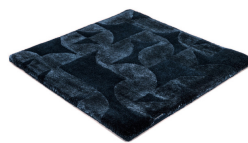

# OBSIDIAN

agate grey 3114

amethyst 3135

blue basalt 3115

grey moonstone 3132

aquamarin 3144

sapphire 3134

turquoise 3116

emerald 3131

yellow topaz 3143

pale amber 3113

smoky quartz 3112

agate grey 3114

onyx 3133

# Technical facts

ID:	3114
manufacture:	handtufted
name:	Obsidian
colour:	agate grey
pile material:	Tencel® & New Zealand wool
pile length:	0,8 cm
total height:	1,5 cm
overall weight per sqm:	5,15 kg
standard sizes:	170x240 cm   200x200 cm   200x300 cm   250x350 cm   300x400 cm
custom sizes:	yes
max. size:	400 x 500 cm
custom colours:	-
custom shapes:	yes
outdoor use:	-
durability:	*
sound absorbing:	yes
anti static:	yes