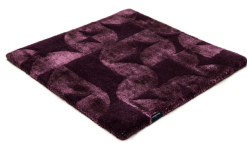

# OBSIDIAN

agate grey 3114

amethyst 3135

blue basalt 3115

grey moonstone 3132

aquamarin 3144

sapphire 3134

turquoise 3116

emerald 3131

yellow topaz 3143

pale amber 3113

smoky quartz 3112

agate grey 3114

onyx 3133

# Technical facts

ID:	3114
manufacture:	handtufted
name:	Obsidian
colour:	agate grey
pile material:	Tencel® & New Zealand wool
pile length:	0,8 cm
total height:	1,5 cm
overall weight per sqm:	5,15 kg
standard sizes:	170x240 cm   200x200 cm   200x300 cm   250x350 cm   300x400 cm
custom sizes:	yes
max. size:	400 x 500 cm
custom colours:	-
custom shapes:	yes
outdoor use:	-
durability:	*
sound absorbing:	yes
anti static:	yes