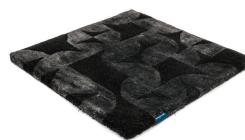

OBSIDIAN

amethyst 3135

amethyst 3135

blue basalt 3115

grey moonstone 3132

aquamarin 3144

sapphire 3134

turquoise 3116

emerald 3131

yellow topaz 3143

pale amber 3113

smoky quartz 3112

agate grey 3114

onyx 3133

Technical facts

ID:	3135
manufacture:	handtufted
name:	Obsidian
colour:	amethyst
pile material:	Tencel® & New Zealand wool
pile length:	0,8 cm
total height:	1,5 cm
overall weight per sqm:	5,15 kg
standard sizes:	170x240 cm 200x200 cm 200x300 cm 250x350 cm 300x400 cm
custom sizes:	yes
max. size:	400 x 500 cm
custom colours:	-
custom shapes:	yes
outdoor use:	-
durability:	*
sound absorbing:	yes
anti static:	yes