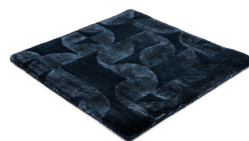

OBSIDIAN

amethyst 3135

amethyst 3135

blue basalt 3115

grey moonstone 3132

aquamarin 3144

sapphire 3134

turquoise 3116

emerald 3131

yellow topaz 3143

pale amber 3113

smoky quartz 3112

agate grey 3114

onyx 3133

Technical facts

ID:	3135
manufacture:	handtufted
name:	Obsidian
colour:	amethyst
pile material:	Tencel® & New Zealand wool
pile length:	0,8 cm
total height:	1,5 cm
overall weight per sqm:	5,15 kg
standard sizes:	170x240 cm 200x200 cm 200x300 cm 250x350 cm 300x400 cm
custom sizes:	yes
max. size:	400 x 500 cm
custom colours:	-
custom shapes:	yes
outdoor use:	-
durability:	*
sound absorbing:	yes
anti static:	yes