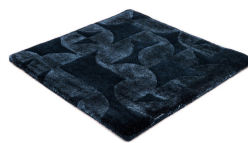

OBSIDIAN

blue basalt 3115

amethyst 3135

blue basalt 3115

grey moonstone 3132

aquamarin 3144

sapphire 3134

turquoise 3116

emerald 3131

yellow topaz 3143

pale amber 3113

smoky quartz 3112

agate grey 3114

onyx 3133

Technical facts

| | |
|-------------------------|---|
| ID: | 3115 |
| manufacture: | handtufted |
| name: | Obsidian |
| colour: | blue basalt |
| pile material: | Tencel® & New Zealand wool |
| pile length: | 0,8 cm |
| total height: | 1,5 cm |
| overall weight per sqm: | 5,15 kg |
| standard sizes: | 170x240 cm 200x200 cm 200x300 cm 250x350 cm 300x400 cm |
| custom sizes: | yes |
| max. size: | 400 x 500 cm |
| custom colours: | - |
| custom shapes: | yes |
| outdoor use: | - |
| durability: | * |
| sound absorbing: | yes |
| anti static: | yes |