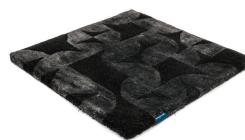

OBSIDIAN

blue basalt 3115

amethyst 3135

blue basalt 3115

grey moonstone 3132

aquamarin 3144

sapphire 3134

turquoise 3116

emerald 3131

yellow topaz 3143

pale amber 3113

smoky quartz 3112

agate grey 3114

onyx 3133

Technical facts

| | |
|-------------------------|---|
| ID: | 3115 |
| manufacture: | handtufted |
| name: | Obsidian |
| colour: | blue basalt |
| pile material: | Tencel® & New Zealand wool |
| pile length: | 0,8 cm |
| total height: | 1,5 cm |
| overall weight per sqm: | 5,15 kg |
| standard sizes: | 170x240 cm 200x200 cm 200x300 cm 250x350 cm 300x400 cm |
| custom sizes: | yes |
| max. size: | 400 x 500 cm |
| custom colours: | - |
| custom shapes: | yes |
| outdoor use: | - |
| durability: | * |
| sound absorbing: | yes |
| anti static: | yes |