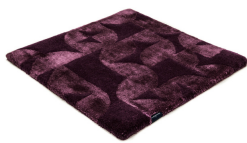

OBSIDIAN

blue basalt 3115

amethyst 3135

blue basalt 3115

grey moonstone 3132

aquamarin 3144

sapphire 3134

turquoise 3116

emerald 3131

yellow topaz 3143

pale amber 3113

smoky quartz 3112

agate grey 3114

onyx 3133

Technical facts

| | |
|-------------------------|---|
| ID: | 3115 |
| manufacture: | handtufted |
| name: | Obsidian |
| colour: | blue basalt |
| pile material: | Tencel® & New Zealand wool |
| pile length: | 0,8 cm |
| total height: | 1,5 cm |
| overall weight per sqm: | 5,15 kg |
| standard sizes: | 170x240 cm 200x200 cm 200x300 cm 250x350 cm 300x400 cm |
| custom sizes: | yes |
| max. size: | 400 x 500 cm |
| custom colours: | - |
| custom shapes: | yes |
| outdoor use: | - |
| durability: | * |
| sound absorbing: | yes |
| anti static: | yes |