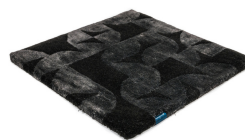

OBSIDIAN

grey moonstone 3132

amethyst 3135

blue basalt 3115

grey moonstone 3132

aquamarin 3144

sapphire 3134

turquoise 3116

emerald 3131

yellow topaz 3143

pale amber 3113

smoky quartz 3112

agate grey 3114

onyx 3133

Technical facts

ID:	3132
manufacture:	handtufted
name:	Obsidian
colour:	grey moonstone
pile material:	Tencel® & New Zealand wool
pile length:	0,8 cm
total height:	1,5 cm
overall weight per sqm:	5,15 kg
standard sizes:	170x240 cm 200x200 cm 200x300 cm 250x350 cm 300x400 cm
custom sizes:	yes
max. size:	400 x 500 cm
custom colours:	-
custom shapes:	yes
outdoor use:	-
durability:	*
sound absorbing:	yes
anti static:	yes