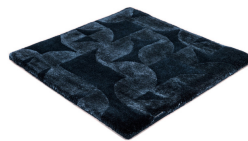

OBSIDIAN

grey moonstone 3132

amethyst 3135

blue basalt 3115

grey moonstone 3132

aquamarin 3144

sapphire 3134

turquoise 3116

emerald 3131

yellow topaz 3143

pale amber 3113

smoky quartz 3112

agate grey 3114

onyx 3133

Technical facts

ID:	3132
manufacture:	handtufted
name:	Obsidian
colour:	grey moonstone
pile material:	Tencel® & New Zealand wool
pile length:	0,8 cm
total height:	1,5 cm
overall weight per sqm:	5,15 kg
standard sizes:	170x240 cm 200x200 cm 200x300 cm 250x350 cm 300x400 cm
custom sizes:	yes
max. size:	400 x 500 cm
custom colours:	-
custom shapes:	yes
outdoor use:	-
durability:	*
sound absorbing:	yes
anti static:	yes