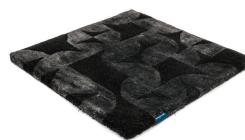

OBSIDIAN

onyx 3133

amethyst 3135

blue basalt 3115

grey moonstone 3132

aquamarin 3144

sapphire 3134

turquoise 3116

emerald 3131

yellow topaz 3143

pale amber 3113

smoky quartz 3112

agate grey 3114

onyx 3133

Technical facts

ID:	3133
manufacture:	handtufted
name:	Obsidian
colour:	onyx
pile material:	Tencel® & New Zealand wool
pile length:	0,8 cm
total height:	1,5 cm
overall weight per sqm:	5,15 kg
standard sizes:	170x240 cm 200x200 cm 200x300 cm 250x350 cm 300x400 cm
custom sizes:	yes
max. size:	400 x 500 cm
custom colours:	-
custom shapes:	yes
outdoor use:	-
durability:	*
sound absorbing:	yes
anti static:	yes