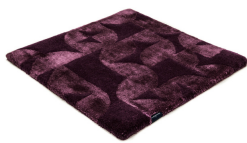

OBSIDIAN

onyx 3133

amethyst 3135

blue basalt 3115

grey moonstone 3132

aquamarin 3144

sapphire 3134

turquoise 3116

emerald 3131

yellow topaz 3143

pale amber 3113

smoky quartz 3112

agate grey 3114

onyx 3133

Technical facts

ID:	3133
manufacture:	handtufted
name:	Obsidian
colour:	onyx
pile material:	Tencel® & New Zealand wool
pile length:	0,8 cm
total height:	1,5 cm
overall weight per sqm:	5,15 kg
standard sizes:	170x240 cm 200x200 cm 200x300 cm 250x350 cm 300x400 cm
custom sizes:	yes
max. size:	400 x 500 cm
custom colours:	-
custom shapes:	yes
outdoor use:	-
durability:	*
sound absorbing:	yes
anti static:	yes