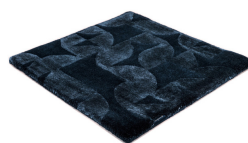

OBSIDIAN

onyx 3133

amethyst 3135

blue basalt 3115

grey moonstone 3132

aquamarin 3144

sapphire 3134

turquoise 3116

emerald 3131

yellow topaz 3143

pale amber 3113

smoky quartz 3112

agate grey 3114

onyx 3133

Technical facts

ID:	3133
manufacture:	handtufted
name:	Obsidian
colour:	onyx
pile material:	Tencel® & New Zealand wool
pile length:	0,8 cm
total height:	1,5 cm
overall weight per sqm:	5,15 kg
standard sizes:	170x240 cm 200x200 cm 200x300 cm 250x350 cm 300x400 cm
custom sizes:	yes
max. size:	400 x 500 cm
custom colours:	-
custom shapes:	yes
outdoor use:	-
durability:	*
sound absorbing:	yes
anti static:	yes