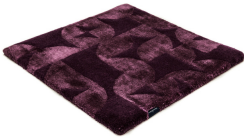

OBSIDIAN

sapphire 3134

amethyst 3135

blue basalt 3115

grey moonstone 3132

aquamarin 3144

sapphire 3134

turquoise 3116

emerald 3131

yellow topaz 3143

pale amber 3113

smoky quartz 3112

agate grey 3114

onyx 3133

Technical facts

ID:	3134
manufacture:	handtufted
name:	Obsidian
colour:	sapphire
pile material:	Tencel® & New Zealand wool
pile length:	0,8 cm
total height:	1,5 cm
overall weight per sqm:	5,15 kg
standard sizes:	170x240 cm 200x200 cm 200x300 cm 250x350 cm 300x400 cm
custom sizes:	yes
max. size:	400 x 500 cm
custom colours:	-
custom shapes:	yes
outdoor use:	-
durability:	*
sound absorbing:	yes
anti static:	yes