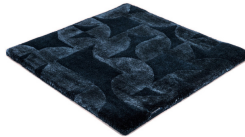

OBSIDIAN

sapphire 3134

amethyst 3135

blue basalt 3115

grey moonstone 3132

aquamarin 3144

sapphire 3134

turquoise 3116

emerald 3131

yellow topaz 3143

pale amber 3113

smoky quartz 3112

agate grey 3114

onyx 3133

Technical facts

ID:	3134
manufacture:	handtufted
name:	Obsidian
colour:	sapphire
pile material:	Tencel® & New Zealand wool
pile length:	0,8 cm
total height:	1,5 cm
overall weight per sqm:	5,15 kg
standard sizes:	170x240 cm 200x200 cm 200x300 cm 250x350 cm 300x400 cm
custom sizes:	yes
max. size:	400 x 500 cm
custom colours:	-
custom shapes:	yes
outdoor use:	-
durability:	*
sound absorbing:	yes
anti static:	yes