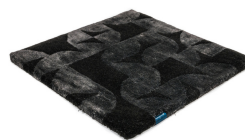

OBSIDIAN

sapphire 3134

amethyst 3135

blue basalt 3115

grey moonstone 3132

aquamarin 3144

sapphire 3134

turquoise 3116

emerald 3131

yellow topaz 3143

pale amber 3113

smoky quartz 3112

agate grey 3114

onyx 3133

Technical facts

ID:	3134
manufacture:	handtufted
name:	Obsidian
colour:	sapphire
pile material:	Tencel® & New Zealand wool
pile length:	0,8 cm
total height:	1,5 cm
overall weight per sqm:	5,15 kg
standard sizes:	170x240 cm 200x200 cm 200x300 cm 250x350 cm 300x400 cm
custom sizes:	yes
max. size:	400 x 500 cm
custom colours:	-
custom shapes:	yes
outdoor use:	-
durability:	*
sound absorbing:	yes
anti static:	yes