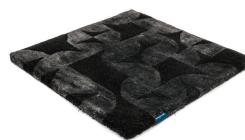

# OBSIDIAN

smoky quartz 3112

amethyst 3135

blue basalt 3115

grey moonstone 3132

aquamarin 3144

sapphire 3134

turquoise 3116

emerald 3131

yellow topaz 3143

pale amber 3113

smoky quartz 3112

agate grey 3114

onyx 3133

# Technical facts

ID:	3112
manufacture:	handtufted
name:	Obsidian
colour:	smoky quartz
pile material:	Tencel® & New Zealand wool
pile length:	0,8 cm
total height:	1,5 cm
overall weight per sqm:	5,15 kg
standard sizes:	170x240 cm   200x200 cm   200x300 cm   250x350 cm   300x400 cm
custom sizes:	yes
max. size:	400 x 500 cm
custom colours:	-
custom shapes:	yes
outdoor use:	-
durability:	*
sound absorbing:	yes
anti static:	yes