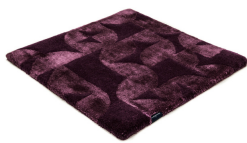

# OBSIDIAN

smoky quartz 3112

amethyst 3135

blue basalt 3115

grey moonstone 3132

aquamarin 3144

sapphire 3134

turquoise 3116

emerald 3131

yellow topaz 3143

pale amber 3113

smoky quartz 3112

agate grey 3114

onyx 3133

# Technical facts

ID:	3112
manufacture:	handtufted
name:	Obsidian
colour:	smoky quartz
pile material:	Tencel® & New Zealand wool
pile length:	0,8 cm
total height:	1,5 cm
overall weight per sqm:	5,15 kg
standard sizes:	170x240 cm   200x200 cm   200x300 cm   250x350 cm   300x400 cm
custom sizes:	yes
max. size:	400 x 500 cm
custom colours:	-
custom shapes:	yes
outdoor use:	-
durability:	*
sound absorbing:	yes
anti static:	yes