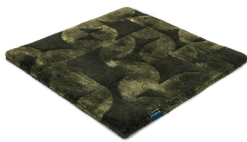

# OBSIDIAN

smoky quartz 3112

amethyst 3135

blue basalt 3115

grey moonstone 3132

aquamarin 3144

sapphire 3134

turquoise 3116

emerald 3131

yellow topaz 3143

pale amber 3113

smoky quartz 3112

agate grey 3114

onyx 3133

# Technical facts

ID:	3112
manufacture:	handtufted
name:	Obsidian
colour:	smoky quartz
pile material:	Tencel® & New Zealand wool
pile length:	0,8 cm
total height:	1,5 cm
overall weight per sqm:	5,15 kg
standard sizes:	170x240 cm   200x200 cm   200x300 cm   250x350 cm   300x400 cm
custom sizes:	yes
max. size:	400 x 500 cm
custom colours:	-
custom shapes:	yes
outdoor use:	-
durability:	*
sound absorbing:	yes
anti static:	yes