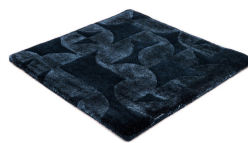

# OBSIDIAN

smoky quartz 3112

amethyst 3135

blue basalt 3115

grey moonstone 3132

aquamarin 3144

sapphire 3134

turquoise 3116

emerald 3131

yellow topaz 3143

pale amber 3113

smoky quartz 3112

agate grey 3114

onyx 3133

# Technical facts

ID:	3112
manufacture:	handtufted
name:	Obsidian
colour:	smoky quartz
pile material:	Tencel® & New Zealand wool
pile length:	0,8 cm
total height:	1,5 cm
overall weight per sqm:	5,15 kg
standard sizes:	170x240 cm   200x200 cm   200x300 cm   250x350 cm   300x400 cm
custom sizes:	yes
max. size:	400 x 500 cm
custom colours:	-
custom shapes:	yes
outdoor use:	-
durability:	*
sound absorbing:	yes
anti static:	yes