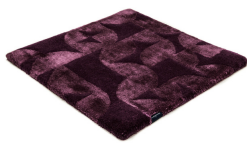

OBSIDIAN

turquoise 3116

amethyst 3135

blue basalt 3115

grey moonstone 3132

aquamarin 3144

sapphire 3134

turquoise 3116

emerald 3131

yellow topaz 3143

pale amber 3113

smoky quartz 3112

agate grey 3114

onyx 3133

Technical facts

ID:	3116
manufacture:	handtufted
name:	Obsidian
colour:	turquoise
pile material:	Tencel® & New Zealand wool
pile length:	0,8 cm
total height:	1,5 cm
overall weight per sqm:	5,15 kg
standard sizes:	170x240 cm 200x200 cm 200x300 cm 250x350 cm 300x400 cm
custom sizes:	yes
max. size:	400 x 500 cm
custom colours:	-
custom shapes:	yes
outdoor use:	-
durability:	*
sound absorbing:	yes
anti static:	yes