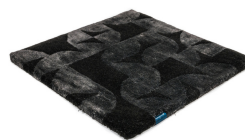

OBSIDIAN

turquoise 3116

amethyst 3135

blue basalt 3115

grey moonstone 3132

aquamarin 3144

sapphire 3134

turquoise 3116

emerald 3131

yellow topaz 3143

pale amber 3113

smoky quartz 3112

agate grey 3114

onyx 3133

Technical facts

ID:	3116
manufacture:	handtufted
name:	Obsidian
colour:	turquoise
pile material:	Tencel® & New Zealand wool
pile length:	0,8 cm
total height:	1,5 cm
overall weight per sqm:	5,15 kg
standard sizes:	170x240 cm 200x200 cm 200x300 cm 250x350 cm 300x400 cm
custom sizes:	yes
max. size:	400 x 500 cm
custom colours:	-
custom shapes:	yes
outdoor use:	-
durability:	*
sound absorbing:	yes
anti static:	yes