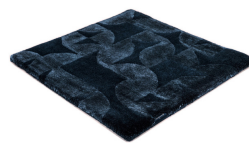

OBSIDIAN

turquoise 3116

amethyst 3135

blue basalt 3115

grey moonstone 3132

aquamarin 3144

sapphire 3134

turquoise 3116

emerald 3131

yellow topaz 3143

pale amber 3113

smoky quartz 3112

agate grey 3114

onyx 3133

Technical facts

ID:	3116
manufacture:	handtufted
name:	Obsidian
colour:	turquoise
pile material:	Tencel® & New Zealand wool
pile length:	0,8 cm
total height:	1,5 cm
overall weight per sqm:	5,15 kg
standard sizes:	170x240 cm 200x200 cm 200x300 cm 250x350 cm 300x400 cm
custom sizes:	yes
max. size:	400 x 500 cm
custom colours:	-
custom shapes:	yes
outdoor use:	-
durability:	*
sound absorbing:	yes
anti static:	yes