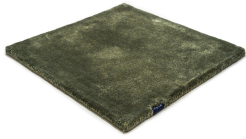

# STUDIO NYC CLASSIC EDITION

olive 4061

papaya 4009

ruby red 4065

flamingo 4008

grand lilac 4063

shady lilac 4064

solid brown 4056

pirate black 4047

frosty grey 4045

beige grey 4046

saffron 4010

olive 4061

prairie brown 4055

icy mint 4006

dark navy 4062

dark sapphire 4007

pure black 4054

anthracite 4049

pure grey 4005

silver grey 4004

light aubergine 4060

# Technical facts

ID:	4061
manufacture:	handtufted
name:	Studio NYC Classic Edition
colour:	olive
pile material:	Tencel®
pile length:	1 cm
total height:	1,7 cm
overall weight per sqm:	5 kg
standard sizes:	170x240 cm   200x200 cm   200x300 cm   250x350 cm   300x400 cm
custom sizes:	yes
max. size:	500 x 2500 cm
custom colours:	yes
custom shapes:	yes
outdoor use:	-
durability:	*
sound absorbing:	yes
anti static:	yes