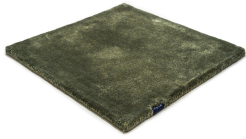

STUDIO NYC CLASSIC EDITION

prairie brown 4055

papaya 4009

ruby red 4065

flamingo 4008

grand lilac 4063

shady lilac 4064

solid brown 4056

pirate black 4047

frosty grey 4045

beige grey 4046

saffron 4010

olive 4061

prairie brown 4055

icy mint 4006

dark navy 4062

dark sapphire 4007

pure black 4054

anthracite 4049

pure grey 4005

silver grey 4004

light aubergine 4060

Technical facts

ID:	4055
manufacture:	handtufted
name:	Studio NYC Classic Edition
colour:	prairie brown
pile material:	Tencel®
pile length:	1 cm
total height:	1,7 cm
overall weight per sqm:	5 kg
standard sizes:	170x240 cm 200x200 cm 200x300 cm 250x350 cm 300x400 cm
custom sizes:	yes
max. size:	500 x 2500 cm
custom colours:	yes
custom shapes:	yes
outdoor use:	-
durability:	*
sound absorbing:	yes
anti static:	yes