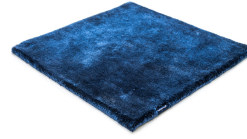

# STUDIO NYC CLASSIC EDITION

dark sapphire 4007

papaya 4009

ruby red 4065

flamingo 4008

grand lilac 4063

shady lilac 4064

solid brown 4056

pirate black 4047

frosty grey 4045

beige grey 4046

saffron 4010

olive 4061

prairie brown 4055

icy mint 4006

dark navy 4062

dark sapphire 4007

pure black 4054

anthracite 4049

pure grey 4005

silver grey 4004

light aubergine 4060

# Technical facts

ID:	4007
manufacture:	handtufted
name:	Studio NYC Classic Edition
colour:	dark sapphire
pile material:	Tencel®
pile length:	1 cm
total height:	1,7 cm
overall weight per sqm:	5 kg
standard sizes:	170x240 cm   200x200 cm   200x300 cm   250x350 cm   300x400 cm
custom sizes:	yes
max. size:	500 x 2500 cm
custom colours:	yes
custom shapes:	yes
outdoor use:	-
durability:	*
sound absorbing:	yes
anti static:	yes