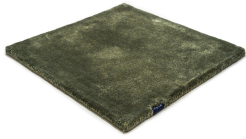

# STUDIO NYC CLASSIC EDITION

dark sapphire 4007

papaya 4009

ruby red 4065

flamingo 4008

grand lilac 4063

shady lilac 4064

solid brown 4056

pirate black 4047

frosty grey 4045

beige grey 4046

saffron 4010

olive 4061

prairie brown 4055

icy mint 4006

dark navy 4062

dark sapphire 4007

pure black 4054

anthracite 4049

pure grey 4005

silver grey 4004

light aubergine 4060

# Technical facts

ID:	4007
manufacture:	handtufted
name:	Studio NYC Classic Edition
colour:	dark sapphire
pile material:	Tencel®
pile length:	1 cm
total height:	1,7 cm
overall weight per sqm:	5 kg
standard sizes:	170x240 cm   200x200 cm   200x300 cm   250x350 cm   300x400 cm
custom sizes:	yes
max. size:	500 x 2500 cm
custom colours:	yes
custom shapes:	yes
outdoor use:	-
durability:	*
sound absorbing:	yes
anti static:	yes