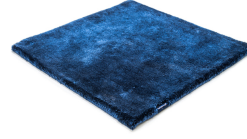

STUDIO NYC CLASSIC EDITION

pure black 4054

papaya 4009

ruby red 4065

flamingo 4008

grand lilac 4063

shady lilac 4064

solid brown 4056

pirate black 4047

frosty grey 4045

beige grey 4046

saffron 4010

olive 4061

prairie brown 4055

icy mint 4006

dark navy 4062

dark sapphire 4007

pure black 4054

anthracite 4049

pure grey 4005

silver grey 4004

light aubergine 4060

Technical facts

ID:	4054
manufacture:	handtufted
name:	Studio NYC Classic Edition
colour:	pure black
pile material:	Tencel®
pile length:	1 cm
total height:	1,7 cm
overall weight per sqm:	5 kg
standard sizes:	170x240 cm 200x200 cm 200x300 cm 250x350 cm 300x400 cm
custom sizes:	yes
max. size:	500 x 2500 cm
custom colours:	yes
custom shapes:	yes
outdoor use:	-
durability:	*
sound absorbing:	yes
anti static:	yes