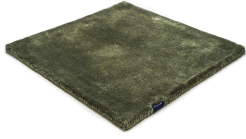

STUDIO NYC CLASSIC EDITION

pure black 4054

papaya 4009

ruby red 4065

flamingo 4008

grand lilac 4063

shady lilac 4064

solid brown 4056

pirate black 4047

frosty grey 4045

beige grey 4046

saffron 4010

olive 4061

prairie brown 4055

icy mint 4006

dark navy 4062

dark sapphire 4007

pure black 4054

anthracite 4049

pure grey 4005

silver grey 4004

light aubergine 4060

Technical facts

ID:	4054
manufacture:	handtufted
name:	Studio NYC Classic Edition
colour:	pure black
pile material:	Tencel®
pile length:	1 cm
total height:	1,7 cm
overall weight per sqm:	5 kg
standard sizes:	170x240 cm 200x200 cm 200x300 cm 250x350 cm 300x400 cm
custom sizes:	yes
max. size:	500 x 2500 cm
custom colours:	yes
custom shapes:	yes
outdoor use:	-
durability:	*
sound absorbing:	yes
anti static:	yes