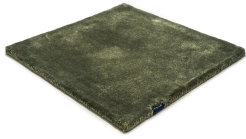

# STUDIO NYC CLASSIC EDITION

anthracite 4049

papaya 4009

ruby red 4065

flamingo 4008

grand lilac 4063

shady lilac 4064

solid brown 4056

pirate black 4047

frosty grey 4045

beige grey 4046

saffron 4010

olive 4061

prairie brown 4055

icy mint 4006

dark navy 4062

dark sapphire 4007

pure black 4054

anthracite 4049

pure grey 4005

silver grey 4004

light aubergine 4060

# Technical facts

ID:	4049
manufacture:	handtufted
name:	Studio NYC Classic Edition
colour:	anthracite
pile material:	Tencel®
pile length:	1 cm
total height:	1,7 cm
overall weight per sqm:	5 kg
standard sizes:	170x240 cm   200x200 cm   200x300 cm   250x350 cm   300x400 cm
custom sizes:	yes
max. size:	500 x 2500 cm
custom colours:	yes
custom shapes:	yes
outdoor use:	-
durability:	*
sound absorbing:	yes
anti static:	yes