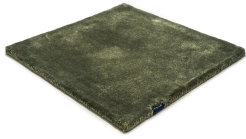

STUDIO NYC CLASSIC EDITION

pure grey 4005

papaya 4009

ruby red 4065

flamingo 4008

grand lilac 4063

shady lilac 4064

solid brown 4056

pirate black 4047

frosty grey 4045

beige grey 4046

saffron 4010

olive 4061

prairie brown 4055

icy mint 4006

dark navy 4062

dark sapphire 4007

pure black 4054

anthracite 4049

pure grey 4005

silver grey 4004

light aubergine 4060

Technical facts

| | |
|-------------------------|---|
| ID: | 4005 |
| manufacture: | handtufted |
| name: | Studio NYC Classic Edition |
| colour: | pure grey |
| pile material: | Tencel® |
| pile length: | 1 cm |
| total height: | 1,7 cm |
| overall weight per sqm: | 5 kg |
| standard sizes: | 170x240 cm 200x200 cm 200x300 cm 250x350 cm 300x400 cm |
| custom sizes: | yes |
| max. size: | 500 x 2500 cm |
| custom colours: | yes |
| custom shapes: | yes |
| outdoor use: | - |
| durability: | * |
| sound absorbing: | yes |
| anti static: | yes |