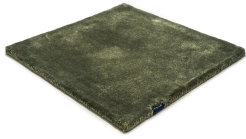

STUDIO NYC CLASSIC EDITION

light aubergine 4060

papaya 4009

ruby red 4065

flamingo 4008

grand lilac 4063

shady lilac 4064

solid brown 4056

pirate black 4047

frosty grey 4045

beige grey 4046

saffron 4010

olive 4061

prairie brown 4055

icy mint 4006

dark navy 4062

dark sapphire 4007

pure black 4054

anthracite 4049

pure grey 4005

silver grey 4004

light aubergine 4060

Technical facts

ID:	4060
manufacture:	handtufted
name:	Studio NYC Classic Edition
colour:	light aubergine
pile material:	Tencel®
pile length:	1 cm
total height:	1,7 cm
overall weight per sqm:	5 kg
standard sizes:	170x240 cm 200x200 cm 200x300 cm 250x350 cm 300x400 cm
custom sizes:	yes
max. size:	500 x 2500 cm
custom colours:	yes
custom shapes:	yes
outdoor use:	-
durability:	*
sound absorbing:	yes
anti static:	yes