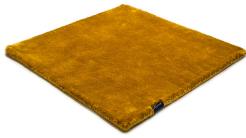

STUDIO NYC CLASSIC EDITION

light aubergine 4060

papaya 4009

ruby red 4065

flamingo 4008

grand lilac 4063

shady lilac 4064

solid brown 4056

pirate black 4047

frosty grey 4045

beige grey 4046

saffron 4010

olive 4061

prairie brown 4055

icy mint 4006

dark navy 4062

dark sapphire 4007

pure black 4054

anthracite 4049

pure grey 4005

silver grey 4004

light aubergine 4060

Technical facts

ID:	4060
manufacture:	handtufted
name:	Studio NYC Classic Edition
colour:	light aubergine
pile material:	Tencel®
pile length:	1 cm
total height:	1,7 cm
overall weight per sqm:	5 kg
standard sizes:	170x240 cm 200x200 cm 200x300 cm 250x350 cm 300x400 cm
custom sizes:	yes
max. size:	500 x 2500 cm
custom colours:	yes
custom shapes:	yes
outdoor use:	-
durability:	*
sound absorbing:	yes
anti static:	yes