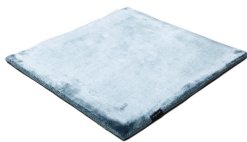

# STUDIO NYC PEARL EDITION

bright rust 3765

bright rust 3765

copper 3934

cranberry 3705

lady rose 3599

pastel plum 3598

dark blue 3933

aquamarine 3593

arctic grey 3936

mint 3594

pastel spring 3595

dark green 3744

willow green 3704

frosty grey 3929

powder 3596

beige grey 3930

gold 3634

soft greige 3597

pirate black 3931

sterling silver 3592

classic grey 3935

panther 3706

anthracite 3932

# Technical facts

ID:	3765
manufacture:	handwoven
name:	Studio NYC Pearl Edition
colour:	bright rust
pile material:	viscose
pile length:	0,8 cm
total height:	1,4 cm
overall weight per sqm:	5,7 kg
standard sizes:	170x240 cm   200x200 cm   200x300 cm   250x350 cm   300x400 cm
custom sizes:	yes
max. size:	500 x 1200 cm
custom colours:	-
custom shapes:	yes
outdoor use:	-
durability:	*
sound absorbing:	yes
anti static:	yes