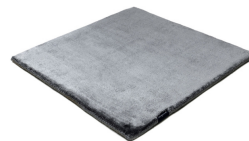

aquamarine 3593

arctic grey 3936

mint 3594

pastel spring 3595

dark green 3744

willow green 3704

frosty grey 3929

powder 3596

beige grey 3930

gold 3634

soft greige 3597

pirate black 3931

sterling silver 3592

classic grey 3935

panther 3706

anthracite 3932

space grey 3591

# Technical facts

ID:	3765
manufacture:	handwoven
name:	Studio NYC Pearl Edition
colour:	bright rust
pile material:	viscose
pile length:	0,8 cm
total height:	1,4 cm
overall weight per sqm:	5,7 kg
standard sizes:	170x240 cm   200x200 cm   200x300 cm   250x350 cm   300x400 cm
custom sizes:	yes
max. size:	500 x 1200 cm
custom colours:	-
custom shapes:	yes
outdoor use:	-
durability:	*
sound absorbing:	yes
anti static:	yes