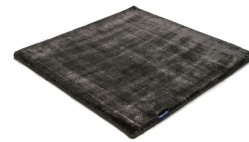

aquamarine 3593

arctic grey 3936

mint 3594

pastel spring 3595

dark green 3744

willow green 3704

frosty grey 3929

powder 3596

beige grey 3930

gold 3634

soft greige 3597

pirate black 3931

sterling silver 3592

classic grey 3935

panther 3706

anthracite 3932

space grey 3591

# Technical facts

ID:	3765
manufacture:	handwoven
name:	Studio NYC Pearl Edition
colour:	bright rust
pile material:	viscose
pile length:	0,8 cm
total height:	1,4 cm
overall weight per sqm:	5,7 kg
standard sizes:	170x240 cm   200x200 cm   200x300 cm   250x350 cm   300x400 cm
custom sizes:	yes
max. size:	500 x 1200 cm
custom colours:	-
custom shapes:	yes
outdoor use:	-
durability:	*
sound absorbing:	yes
anti static:	yes