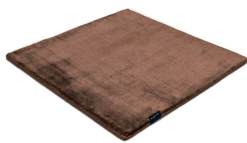

# STUDIO NYC PEARL EDITION

bright rust 3765

bright rust 3765

copper 3934

cranberry 3705

lady rose 3599

pastel plum 3598

dark blue 3933

aquamarine 3593

arctic grey 3936

mint 3594

pastel spring 3595

dark green 3744

willow green 3704

frosty grey 3929

powder 3596

beige grey 3930

gold 3634

soft greige 3597

pirate black 3931

sterling silver 3592

classic grey 3935

panther 3706

anthracite 3932

# Technical facts

ID:	3765
manufacture:	handwoven
name:	Studio NYC Pearl Edition
colour:	bright rust
pile material:	viscose
pile length:	0,8 cm
total height:	1,4 cm
overall weight per sqm:	5,7 kg
standard sizes:	170x240 cm   200x200 cm   200x300 cm   250x350 cm   300x400 cm
custom sizes:	yes
max. size:	500 x 1200 cm
custom colours:	-
custom shapes:	yes
outdoor use:	-
durability:	*
sound absorbing:	yes
anti static:	yes