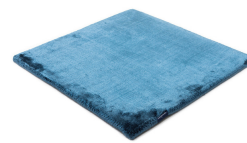

# STUDIO NYC PEARL EDITION

bright rust 3765

bright rust 3765

copper 3934

cranberry 3705

lady rose 3599

pastel plum 3598

dark blue 3933

aquamarine 3593

arctic grey 3936

mint 3594

pastel spring 3595

dark green 3744

willow green 3704

frosty grey 3929

powder 3596

beige grey 3930

gold 3634

soft greige 3597

pirate black 3931

sterling silver 3592

classic grey 3935

panther 3706

anthracite 3932

# Technical facts

ID:	3765
manufacture:	handwoven
name:	Studio NYC Pearl Edition
colour:	bright rust
pile material:	viscose
pile length:	0,8 cm
total height:	1,4 cm
overall weight per sqm:	5,7 kg
standard sizes:	170x240 cm   200x200 cm   200x300 cm   250x350 cm   300x400 cm
custom sizes:	yes
max. size:	500 x 1200 cm
custom colours:	-
custom shapes:	yes
outdoor use:	-
durability:	*
sound absorbing:	yes
anti static:	yes