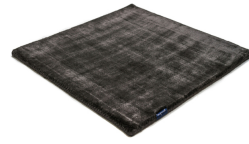

aquamarine 3593

arctic grey 3936

mint 3594

pastel spring 3595

dark green 3744

willow green 3704

frosty grey 3929

powder 3596

beige grey 3930

gold 3634

soft greige 3597

pirate black 3931

sterling silver 3592

classic grey 3935

panther 3706

anthracite 3932

space grey 3591

Technical facts

ID:	3744
manufacture:	handwoven
name:	Studio NYC Pearl Edition
colour:	dark green
pile material:	viscose
pile length:	0,8 cm
total height:	1,4 cm
overall weight per sqm:	5,7 kg
standard sizes:	170x240 cm 200x200 cm 200x300 cm 250x350 cm 300x400 cm
custom sizes:	yes
max. size:	500 x 1200 cm
custom colours:	-
custom shapes:	yes
outdoor use:	-
durability:	*
sound absorbing:	yes
anti static:	yes