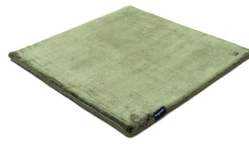

STUDIO NYC PEARL EDITION

dark green 3744

bright rust 3765

copper 3934

cranberry 3705

lady rose 3599

pastel plum 3598

dark blue 3933

aquamarine 3593

arctic grey 3936

mint 3594

pastel spring 3595

dark green 3744

willow green 3704

frosty grey 3929

powder 3596

beige grey 3930

gold 3634

soft greige 3597

pirate black 3931

sterling silver 3592

classic grey 3935

panther 3706

anthracite 3932

space grey 3591

Technical facts

ID:	3744
manufacture:	handwoven
name:	Studio NYC Pearl Edition
colour:	dark green
pile material:	viscose
pile length:	0,8 cm
total height:	1,4 cm
overall weight per sqm:	5,7 kg
standard sizes:	170x240 cm 200x200 cm 200x300 cm 250x350 cm 300x400 cm
custom sizes:	yes
max. size:	500 x 1200 cm
custom colours:	-
custom shapes:	yes
outdoor use:	-
durability:	*
sound absorbing:	yes
anti static:	yes