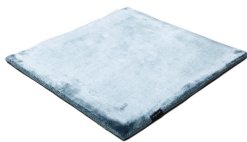

STUDIO NYC PEARL EDITION

dark green 3744

bright rust 3765

copper 3934

cranberry 3705

lady rose 3599

pastel plum 3598

dark blue 3933

aquamarine 3593

arctic grey 3936

mint 3594

pastel spring 3595

dark green 3744

willow green 3704

frosty grey 3929

powder 3596

beige grey 3930

gold 3634

soft greige 3597

pirate black 3931

sterling silver 3592

classic grey 3935

panther 3706

anthracite 3932

space grey 3591

Technical facts

ID:	3744
manufacture:	handwoven
name:	Studio NYC Pearl Edition
colour:	dark green
pile material:	viscose
pile length:	0,8 cm
total height:	1,4 cm
overall weight per sqm:	5,7 kg
standard sizes:	170x240 cm 200x200 cm 200x300 cm 250x350 cm 300x400 cm
custom sizes:	yes
max. size:	500 x 1200 cm
custom colours:	-
custom shapes:	yes
outdoor use:	-
durability:	*
sound absorbing:	yes
anti static:	yes