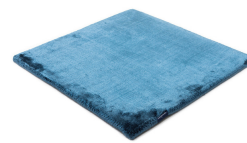

STUDIO NYC PEARL EDITION

dark green 3744

bright rust 3765

copper 3934

cranberry 3705

lady rose 3599

pastel plum 3598

dark blue 3933

aquamarine 3593

arctic grey 3936

mint 3594

pastel spring 3595

dark green 3744

willow green 3704

frosty grey 3929

powder 3596

beige grey 3930

gold 3634

soft greige 3597

pirate black 3931

sterling silver 3592

classic grey 3935

panther 3706

anthracite 3932

space grey 3591

Technical facts

ID:	3744
manufacture:	handwoven
name:	Studio NYC Pearl Edition
colour:	dark green
pile material:	viscose
pile length:	0,8 cm
total height:	1,4 cm
overall weight per sqm:	5,7 kg
standard sizes:	170x240 cm 200x200 cm 200x300 cm 250x350 cm 300x400 cm
custom sizes:	yes
max. size:	500 x 1200 cm
custom colours:	-
custom shapes:	yes
outdoor use:	-
durability:	*
sound absorbing:	yes
anti static:	yes