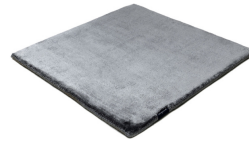

aquamarine 3593

arctic grey 3936

mint 3594

pastel spring 3595

dark green 3744

willow green 3704

frosty grey 3929

powder 3596

beige grey 3930

gold 3634

soft greige 3597

pirate black 3931

sterling silver 3592

classic grey 3935

panther 3706

anthracite 3932

space grey 3591

Technical facts

ID:	3744
manufacture:	handwoven
name:	Studio NYC Pearl Edition
colour:	dark green
pile material:	viscose
pile length:	0,8 cm
total height:	1,4 cm
overall weight per sqm:	5,7 kg
standard sizes:	170x240 cm 200x200 cm 200x300 cm 250x350 cm 300x400 cm
custom sizes:	yes
max. size:	500 x 1200 cm
custom colours:	-
custom shapes:	yes
outdoor use:	-
durability:	*
sound absorbing:	yes
anti static:	yes