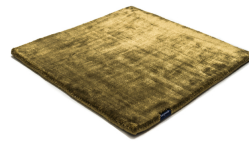

STUDIO NYC PEARL EDITION

dark green 3744

bright rust 3765

copper 3934

cranberry 3705

lady rose 3599

pastel plum 3598

dark blue 3933

aquamarine 3593

arctic grey 3936

mint 3594

pastel spring 3595

dark green 3744

willow green 3704

frosty grey 3929

powder 3596

beige grey 3930

gold 3634

soft greige 3597

pirate black 3931

sterling silver 3592

classic grey 3935

panther 3706

anthracite 3932

space grey 3591

Technical facts

ID:	3744
manufacture:	handwoven
name:	Studio NYC Pearl Edition
colour:	dark green
pile material:	viscose
pile length:	0,8 cm
total height:	1,4 cm
overall weight per sqm:	5,7 kg
standard sizes:	170x240 cm 200x200 cm 200x300 cm 250x350 cm 300x400 cm
custom sizes:	yes
max. size:	500 x 1200 cm
custom colours:	-
custom shapes:	yes
outdoor use:	-
durability:	*
sound absorbing:	yes
anti static:	yes