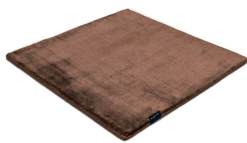

STUDIO NYC PEARL EDITION

dark green 3744

bright rust 3765

copper 3934

cranberry 3705

lady rose 3599

pastel plum 3598

dark blue 3933

aquamarine 3593

arctic grey 3936

mint 3594

pastel spring 3595

dark green 3744

willow green 3704

frosty grey 3929

powder 3596

beige grey 3930

gold 3634

soft greige 3597

pirate black 3931

sterling silver 3592

classic grey 3935

panther 3706

anthracite 3932

space grey 3591

Technical facts

ID:	3744
manufacture:	handwoven
name:	Studio NYC Pearl Edition
colour:	dark green
pile material:	viscose
pile length:	0,8 cm
total height:	1,4 cm
overall weight per sqm:	5,7 kg
standard sizes:	170x240 cm 200x200 cm 200x300 cm 250x350 cm 300x400 cm
custom sizes:	yes
max. size:	500 x 1200 cm
custom colours:	-
custom shapes:	yes
outdoor use:	-
durability:	*
sound absorbing:	yes
anti static:	yes