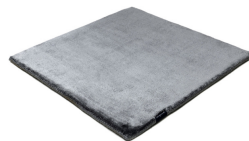

aquamarine 3593

arctic grey 3936

mint 3594

pastel spring 3595

dark green 3744

willow green 3704

frosty grey 3929

powder 3596

beige grey 3930

gold 3634

soft greige 3597

pirate black 3931

sterling silver 3592

classic grey 3935

panther 3706

anthracite 3932

space grey 3591

# Technical facts

ID:	3704
manufacture:	handwoven
name:	Studio NYC Pearl Edition
colour:	willow green
pile material:	viscose
pile length:	0,8 cm
total height:	1,4 cm
overall weight per sqm:	5,7 kg
standard sizes:	170x240 cm   200x200 cm   200x300 cm   250x350 cm   300x400 cm
custom sizes:	yes
max. size:	500 x 1200 cm
custom colours:	-
custom shapes:	yes
outdoor use:	-
durability:	*
sound absorbing:	yes
anti static:	yes