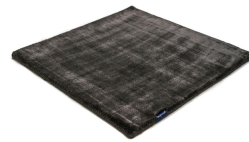

aquamarine 3593

arctic grey 3936

mint 3594

pastel spring 3595

dark green 3744

willow green 3704

frosty grey 3929

powder 3596

beige grey 3930

gold 3634

soft greige 3597

pirate black 3931

sterling silver 3592

classic grey 3935

panther 3706

anthracite 3932

space grey 3591

# Technical facts

ID:	3704
manufacture:	handwoven
name:	Studio NYC Pearl Edition
colour:	willow green
pile material:	viscose
pile length:	0,8 cm
total height:	1,4 cm
overall weight per sqm:	5,7 kg
standard sizes:	170x240 cm   200x200 cm   200x300 cm   250x350 cm   300x400 cm
custom sizes:	yes
max. size:	500 x 1200 cm
custom colours:	-
custom shapes:	yes
outdoor use:	-
durability:	*
sound absorbing:	yes
anti static:	yes