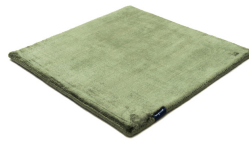

# STUDIO NYC PEARL EDITION

willow green 3704

bright rust 3765

copper 3934

cranberry 3705

lady rose 3599

pastel plum 3598

dark blue 3933

aquamarine 3593

arctic grey 3936

mint 3594

pastel spring 3595

dark green 3744

willow green 3704

frosty grey 3929

powder 3596

beige grey 3930

gold 3634

soft greige 3597

pirate black 3931

sterling silver 3592

classic grey 3935

panther 3706

anthracite 3932

# Technical facts

ID:	3704
manufacture:	handwoven
name:	Studio NYC Pearl Edition
colour:	willow green
pile material:	viscose
pile length:	0,8 cm
total height:	1,4 cm
overall weight per sqm:	5,7 kg
standard sizes:	170x240 cm   200x200 cm   200x300 cm   250x350 cm   300x400 cm
custom sizes:	yes
max. size:	500 x 1200 cm
custom colours:	-
custom shapes:	yes
outdoor use:	-
durability:	*
sound absorbing:	yes
anti static:	yes