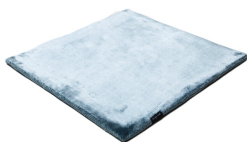

# STUDIO NYC PEARL EDITION

willow green 3704

bright rust 3765

copper 3934

cranberry 3705

lady rose 3599

pastel plum 3598

dark blue 3933

aquamarine 3593

arctic grey 3936

mint 3594

pastel spring 3595

dark green 3744

willow green 3704

frosty grey 3929

powder 3596

# Technical facts

ID:	3704
manufacture:	handwoven
name:	Studio NYC Pearl Edition
colour:	willow green
pile material:	viscose
pile length:	0,8 cm
total height:	1,4 cm
overall weight per sqm:	5,7 kg
standard sizes:	170x240 cm   200x200 cm   200x300 cm   250x350 cm   300x400 cm
custom sizes:	yes
max. size:	500 x 1200 cm
custom colours:	-
custom shapes:	yes
outdoor use:	-
durability:	*
sound absorbing:	yes
anti static:	yes