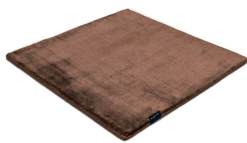

# STUDIO NYC PEARL EDITION

willow green 3704

bright rust 3765

copper 3934

cranberry 3705

lady rose 3599

pastel plum 3598

dark blue 3933

aquamarine 3593

arctic grey 3936

mint 3594

pastel spring 3595

dark green 3744

willow green 3704

frosty grey 3929

powder 3596

beige grey 3930

gold 3634

soft greige 3597

pirate black 3931

sterling silver 3592

classic grey 3935

panther 3706

anthracite 3932

# Technical facts

ID:	3704
manufacture:	handwoven
name:	Studio NYC Pearl Edition
colour:	willow green
pile material:	viscose
pile length:	0,8 cm
total height:	1,4 cm
overall weight per sqm:	5,7 kg
standard sizes:	170x240 cm   200x200 cm   200x300 cm   250x350 cm   300x400 cm
custom sizes:	yes
max. size:	500 x 1200 cm
custom colours:	-
custom shapes:	yes
outdoor use:	-
durability:	*
sound absorbing:	yes
anti static:	yes