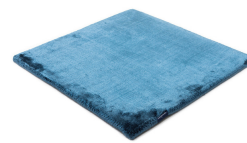

# STUDIO NYC PEARL EDITION

willow green 3704

bright rust 3765

copper 3934

cranberry 3705

lady rose 3599

pastel plum 3598

dark blue 3933

aquamarine 3593

arctic grey 3936

mint 3594

pastel spring 3595

dark green 3744

willow green 3704

frosty grey 3929

powder 3596

beige grey 3930

gold 3634

soft greige 3597

pirate black 3931

sterling silver 3592

classic grey 3935

panther 3706

anthracite 3932

# Technical facts

ID:	3704
manufacture:	handwoven
name:	Studio NYC Pearl Edition
colour:	willow green
pile material:	viscose
pile length:	0,8 cm
total height:	1,4 cm
overall weight per sqm:	5,7 kg
standard sizes:	170x240 cm   200x200 cm   200x300 cm   250x350 cm   300x400 cm
custom sizes:	yes
max. size:	500 x 1200 cm
custom colours:	-
custom shapes:	yes
outdoor use:	-
durability:	*
sound absorbing:	yes
anti static:	yes