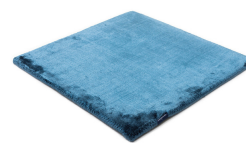

STUDIO NYC PEARL EDITION

pirate black 3931

bright rust 3765

copper 3934

cranberry 3705

lady rose 3599

pastel plum 3598

dark blue 3933

aquamarine 3593

arctic grey 3936

mint 3594

pastel spring 3595

dark green 3744

willow green 3704

frosty grey 3929

powder 3596

beige grey 3930

gold 3634

soft greige 3597

pirate black 3931

sterling silver 3592

classic grey 3935

panther 3706

anthracite 3932

space grey 3591

Technical facts

ID:	3931
manufacture:	handwoven
name:	Studio NYC Pearl Edition
colour:	pirate black
pile material:	viscose
pile length:	0,8 cm
total height:	1,4 cm
overall weight per sqm:	5,7 kg
standard sizes:	170x240 cm 200x200 cm 200x300 cm 250x350 cm 300x400 cm
custom sizes:	yes
max. size:	500 x 1200 cm
custom colours:	-
custom shapes:	yes
outdoor use:	-
durability:	*
sound absorbing:	yes
anti static:	yes