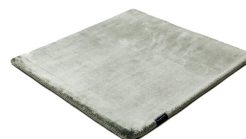

STUDIO NYC PEARL EDITION

pirate black 3931

bright rust 3765

copper 3934

cranberry 3705

lady rose 3599

pastel plum 3598

dark blue 3933

aquamarine 3593

arctic grey 3936

mint 3594

pastel spring 3595

dark green 3744

willow green 3704

frosty grey 3929

powder 3596

space grey 3591

Technical facts

ID:	3931
manufacture:	handwoven
name:	Studio NYC Pearl Edition
colour:	pirate black
pile material:	viscose
pile length:	0,8 cm
total height:	1,4 cm
overall weight per sqm:	5,7 kg
standard sizes:	170x240 cm 200x200 cm 200x300 cm 250x350 cm 300x400 cm
custom sizes:	yes
max. size:	500 x 1200 cm
custom colours:	-
custom shapes:	yes
outdoor use:	-
durability:	*
sound absorbing:	yes
anti static:	yes