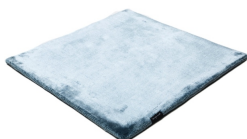

STUDIO NYC PEARL EDITION

pirate black 3931

bright rust 3765

copper 3934

cranberry 3705

lady rose 3599

pastel plum 3598

dark blue 3933

aquamarine 3593

arctic grey 3936

mint 3594

pastel spring 3595

dark green 3744

willow green 3704

frosty grey 3929

powder 3596

space grey 3591

Technical facts

ID:	3931
manufacture:	handwoven
name:	Studio NYC Pearl Edition
colour:	pirate black
pile material:	viscose
pile length:	0,8 cm
total height:	1,4 cm
overall weight per sqm:	5,7 kg
standard sizes:	170x240 cm 200x200 cm 200x300 cm 250x350 cm 300x400 cm
custom sizes:	yes
max. size:	500 x 1200 cm
custom colours:	-
custom shapes:	yes
outdoor use:	-
durability:	*
sound absorbing:	yes
anti static:	yes