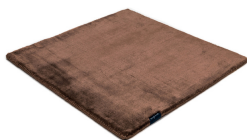

STUDIO NYC PEARL EDITION

pirate black 3931

bright rust 3765

copper 3934

cranberry 3705

lady rose 3599

pastel plum 3598

dark blue 3933

aquamarine 3593

arctic grey 3936

mint 3594

pastel spring 3595

dark green 3744

willow green 3704

frosty grey 3929

powder 3596

beige grey 3930

gold 3634

soft greige 3597

pirate black 3931

sterling silver 3592

classic grey 3935

panther 3706

anthracite 3932

space grey 3591

Technical facts

ID:	3931
manufacture:	handwoven
name:	Studio NYC Pearl Edition
colour:	pirate black
pile material:	viscose
pile length:	0,8 cm
total height:	1,4 cm
overall weight per sqm:	5,7 kg
standard sizes:	170x240 cm 200x200 cm 200x300 cm 250x350 cm 300x400 cm
custom sizes:	yes
max. size:	500 x 1200 cm
custom colours:	-
custom shapes:	yes
outdoor use:	-
durability:	*
sound absorbing:	yes
anti static:	yes