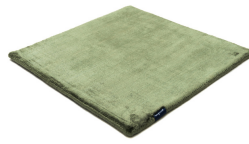

STUDIO NYC PEARL EDITION

pirate black 3931

bright rust 3765

copper 3934

cranberry 3705

lady rose 3599

pastel plum 3598

dark blue 3933

aquamarine 3593

arctic grey 3936

mint 3594

pastel spring 3595

dark green 3744

willow green 3704

frosty grey 3929

powder 3596

beige grey 3930

gold 3634

soft greige 3597

pirate black 3931

sterling silver 3592

classic grey 3935

panther 3706

anthracite 3932

space grey 3591

Technical facts

ID:	3931
manufacture:	handwoven
name:	Studio NYC Pearl Edition
colour:	pirate black
pile material:	viscose
pile length:	0,8 cm
total height:	1,4 cm
overall weight per sqm:	5,7 kg
standard sizes:	170x240 cm 200x200 cm 200x300 cm 250x350 cm 300x400 cm
custom sizes:	yes
max. size:	500 x 1200 cm
custom colours:	-
custom shapes:	yes
outdoor use:	-
durability:	*
sound absorbing:	yes
anti static:	yes