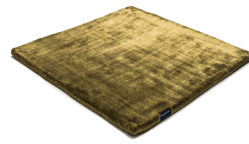

STUDIO NYC PEARL EDITION

pirate black 3931

bright rust 3765

copper 3934

cranberry 3705

lady rose 3599

pastel plum 3598

dark blue 3933

aquamarine 3593

arctic grey 3936

mint 3594

pastel spring 3595

dark green 3744

willow green 3704

frosty grey 3929

powder 3596

beige grey 3930

gold 3634

soft greige 3597

pirate black 3931

sterling silver 3592

classic grey 3935

panther 3706

anthracite 3932

space grey 3591

Technical facts

ID:	3931
manufacture:	handwoven
name:	Studio NYC Pearl Edition
colour:	pirate black
pile material:	viscose
pile length:	0,8 cm
total height:	1,4 cm
overall weight per sqm:	5,7 kg
standard sizes:	170x240 cm 200x200 cm 200x300 cm 250x350 cm 300x400 cm
custom sizes:	yes
max. size:	500 x 1200 cm
custom colours:	-
custom shapes:	yes
outdoor use:	-
durability:	*
sound absorbing:	yes
anti static:	yes