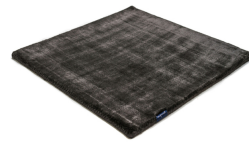

STUDIO NYC PEARL EDITION

pirate black 3931

bright rust 3765

copper 3934

cranberry 3705

lady rose 3599

pastel plum 3598

dark blue 3933

aquamarine 3593

arctic grey 3936

mint 3594

pastel spring 3595

dark green 3744

willow green 3704

frosty grey 3929

powder 3596

beige grey 3930

gold 3634

soft greige 3597

pirate black 3931

sterling silver 3592

classic grey 3935

panther 3706

anthracite 3932

space grey 3591

Technical facts

ID:	3931
manufacture:	handwoven
name:	Studio NYC Pearl Edition
colour:	pirate black
pile material:	viscose
pile length:	0,8 cm
total height:	1,4 cm
overall weight per sqm:	5,7 kg
standard sizes:	170x240 cm 200x200 cm 200x300 cm 250x350 cm 300x400 cm
custom sizes:	yes
max. size:	500 x 1200 cm
custom colours:	-
custom shapes:	yes
outdoor use:	-
durability:	*
sound absorbing:	yes
anti static:	yes