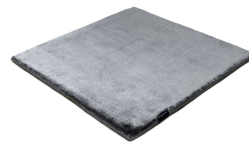

STUDIO NYC PEARL EDITION

pirate black 3931

bright rust 3765

copper 3934

cranberry 3705

lady rose 3599

pastel plum 3598

dark blue 3933

aquamarine 3593

arctic grey 3936

mint 3594

pastel spring 3595

dark green 3744

willow green 3704

frosty grey 3929

powder 3596

beige grey 3930

gold 3634

soft greige 3597

pirate black 3931

sterling silver 3592

classic grey 3935

panther 3706

anthracite 3932

space grey 3591

Technical facts

ID:	3931
manufacture:	handwoven
name:	Studio NYC Pearl Edition
colour:	pirate black
pile material:	viscose
pile length:	0,8 cm
total height:	1,4 cm
overall weight per sqm:	5,7 kg
standard sizes:	170x240 cm 200x200 cm 200x300 cm 250x350 cm 300x400 cm
custom sizes:	yes
max. size:	500 x 1200 cm
custom colours:	-
custom shapes:	yes
outdoor use:	-
durability:	*
sound absorbing:	yes
anti static:	yes