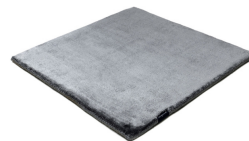

aquamarine 3593

arctic grey 3936

mint 3594

pastel spring 3595

dark green 3744

willow green 3704

frosty grey 3929

powder 3596

beige grey 3930

gold 3634

soft greige 3597

pirate black 3931

sterling silver 3592

classic grey 3935

panther 3706

anthracite 3932

space grey 3591

# Technical facts

ID:	3706
manufacture:	handwoven
name:	Studio NYC Pearl Edition
colour:	panther
pile material:	viscose
pile length:	0,8 cm
total height:	1,4 cm
overall weight per sqm:	5,7 kg
standard sizes:	170x240 cm   200x200 cm   200x300 cm   250x350 cm   300x400 cm
custom sizes:	yes
max. size:	500 x 1200 cm
custom colours:	-
custom shapes:	yes
outdoor use:	-
durability:	*
sound absorbing:	yes
anti static:	yes