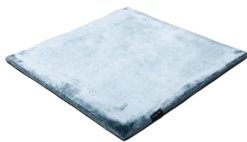

# STUDIO NYC PEARL EDITION

panther 3706

bright rust 3765

copper 3934

cranberry 3705

lady rose 3599

pastel plum 3598

dark blue 3933

aquamarine 3593

arctic grey 3936

mint 3594

pastel spring 3595

dark green 3744

willow green 3704

frosty grey 3929

powder 3596

beige grey 3930

gold 3634

soft greige 3597

pirate black 3931

sterling silver 3592

classic grey 3935

panther 3706

anthracite 3932

# Technical facts

ID:	3706
manufacture:	handwoven
name:	Studio NYC Pearl Edition
colour:	panther
pile material:	viscose
pile length:	0,8 cm
total height:	1,4 cm
overall weight per sqm:	5,7 kg
standard sizes:	170x240 cm   200x200 cm   200x300 cm   250x350 cm   300x400 cm
custom sizes:	yes
max. size:	500 x 1200 cm
custom colours:	-
custom shapes:	yes
outdoor use:	-
durability:	*
sound absorbing:	yes
anti static:	yes