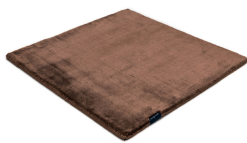

# STUDIO NYC PEARL EDITION

panther 3706

bright rust 3765

copper 3934

cranberry 3705

lady rose 3599

pastel plum 3598

dark blue 3933

aquamarine 3593

arctic grey 3936

mint 3594

pastel spring 3595

dark green 3744

willow green 3704

frosty grey 3929

powder 3596

beige grey 3930

gold 3634

soft greige 3597

pirate black 3931

sterling silver 3592

classic grey 3935

panther 3706

anthracite 3932

# Technical facts

ID:	3706
manufacture:	handwoven
name:	Studio NYC Pearl Edition
colour:	panther
pile material:	viscose
pile length:	0,8 cm
total height:	1,4 cm
overall weight per sqm:	5,7 kg
standard sizes:	170x240 cm   200x200 cm   200x300 cm   250x350 cm   300x400 cm
custom sizes:	yes
max. size:	500 x 1200 cm
custom colours:	-
custom shapes:	yes
outdoor use:	-
durability:	*
sound absorbing:	yes
anti static:	yes