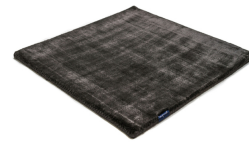

aquamarine 3593

arctic grey 3936

mint 3594

pastel spring 3595

dark green 3744

willow green 3704

frosty grey 3929

powder 3596

beige grey 3930

gold 3634

soft greige 3597

pirate black 3931

sterling silver 3592

classic grey 3935

panther 3706

anthracite 3932

space grey 3591

# Technical facts

ID:	3706
manufacture:	handwoven
name:	Studio NYC Pearl Edition
colour:	panther
pile material:	viscose
pile length:	0,8 cm
total height:	1,4 cm
overall weight per sqm:	5,7 kg
standard sizes:	170x240 cm   200x200 cm   200x300 cm   250x350 cm   300x400 cm
custom sizes:	yes
max. size:	500 x 1200 cm
custom colours:	-
custom shapes:	yes
outdoor use:	-
durability:	*
sound absorbing:	yes
anti static:	yes