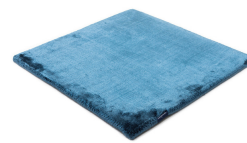

# STUDIO NYC PEARL EDITION

panther 3706

bright rust 3765

copper 3934

cranberry 3705

lady rose 3599

pastel plum 3598

dark blue 3933

aquamarine 3593

arctic grey 3936

mint 3594

pastel spring 3595

dark green 3744

willow green 3704

frosty grey 3929

powder 3596

beige grey 3930

gold 3634

soft greige 3597

pirate black 3931

sterling silver 3592

classic grey 3935

panther 3706

anthracite 3932

# Technical facts

ID:	3706
manufacture:	handwoven
name:	Studio NYC Pearl Edition
colour:	panther
pile material:	viscose
pile length:	0,8 cm
total height:	1,4 cm
overall weight per sqm:	5,7 kg
standard sizes:	170x240 cm   200x200 cm   200x300 cm   250x350 cm   300x400 cm
custom sizes:	yes
max. size:	500 x 1200 cm
custom colours:	-
custom shapes:	yes
outdoor use:	-
durability:	*
sound absorbing:	yes
anti static:	yes