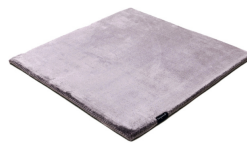

# STUDIO NYC PEARL EDITION

space grey 3591

bright rust 3765

copper 3934

cranberry 3705

lady rose 3599

pastel plum 3598

dark blue 3933

aquamarine 3593

arctic grey 3936

mint 3594

pastel spring 3595

dark green 3744

willow green 3704

frosty grey 3929

powder 3596

beige grey 3930

gold 3634

soft greige 3597

pirate black 3931

sterling silver 3592

classic grey 3935

panther 3706

anthracite 3932

# Technical facts

ID:	3591
manufacture:	handwoven
name:	Studio NYC Pearl Edition
colour:	space grey
pile material:	viscose
pile length:	0,8 cm
total height:	1,4 cm
overall weight per sqm:	5,7 kg
standard sizes:	170x240 cm   200x200 cm   200x300 cm   250x350 cm   300x400 cm
custom sizes:	yes
max. size:	500 x 1200 cm
custom colours:	-
custom shapes:	yes
outdoor use:	-
durability:	*
sound absorbing:	yes
anti static:	yes