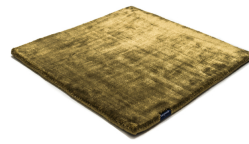

# STUDIO NYC PEARL EDITION

space grey 3591

bright rust 3765

copper 3934

cranberry 3705

lady rose 3599

pastel plum 3598

dark blue 3933

aquamarine 3593

arctic grey 3936

mint 3594

pastel spring 3595

dark green 3744

willow green 3704

frosty grey 3929

powder 3596

beige grey 3930

gold 3634

soft greige 3597

pirate black 3931

sterling silver 3592

classic grey 3935

panther 3706

anthracite 3932

# Technical facts

ID:	3591
manufacture:	handwoven
name:	Studio NYC Pearl Edition
colour:	space grey
pile material:	viscose
pile length:	0,8 cm
total height:	1,4 cm
overall weight per sqm:	5,7 kg
standard sizes:	170x240 cm   200x200 cm   200x300 cm   250x350 cm   300x400 cm
custom sizes:	yes
max. size:	500 x 1200 cm
custom colours:	-
custom shapes:	yes
outdoor use:	-
durability:	*
sound absorbing:	yes
anti static:	yes