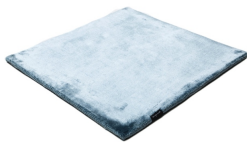

# STUDIO NYC PEARL EDITION

space grey 3591

bright rust 3765

copper 3934

cranberry 3705

lady rose 3599

pastel plum 3598

dark blue 3933

aquamarine 3593

arctic grey 3936

mint 3594

pastel spring 3595

dark green 3744

willow green 3704

frosty grey 3929

powder 3596

beige grey 3930

gold 3634

soft greige 3597

pirate black 3931

sterling silver 3592

classic grey 3935

panther 3706

anthracite 3932

# Technical facts

ID:	3591
manufacture:	handwoven
name:	Studio NYC Pearl Edition
colour:	space grey
pile material:	viscose
pile length:	0,8 cm
total height:	1,4 cm
overall weight per sqm:	5,7 kg
standard sizes:	170x240 cm   200x200 cm   200x300 cm   250x350 cm   300x400 cm
custom sizes:	yes
max. size:	500 x 1200 cm
custom colours:	-
custom shapes:	yes
outdoor use:	-
durability:	*
sound absorbing:	yes
anti static:	yes