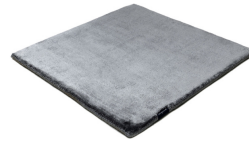

aquamarine 3593

arctic grey 3936

mint 3594

pastel spring 3595

dark green 3744

willow green 3704

frosty grey 3929

powder 3596

beige grey 3930

gold 3634

soft greige 3597

pirate black 3931

sterling silver 3592

classic grey 3935

panther 3706

anthracite 3932

space grey 3591

# Technical facts

ID:	3591
manufacture:	handwoven
name:	Studio NYC Pearl Edition
colour:	space grey
pile material:	viscose
pile length:	0,8 cm
total height:	1,4 cm
overall weight per sqm:	5,7 kg
standard sizes:	170x240 cm   200x200 cm   200x300 cm   250x350 cm   300x400 cm
custom sizes:	yes
max. size:	500 x 1200 cm
custom colours:	-
custom shapes:	yes
outdoor use:	-
durability:	*
sound absorbing:	yes
anti static:	yes