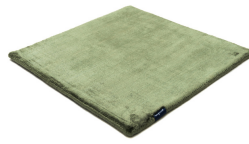

# STUDIO NYC PEARL EDITION

space grey 3591

bright rust 3765

copper 3934

cranberry 3705

lady rose 3599

pastel plum 3598

dark blue 3933

aquamarine 3593

arctic grey 3936

mint 3594

pastel spring 3595

dark green 3744

willow green 3704

frosty grey 3929

powder 3596

beige grey 3930

gold 3634

soft greige 3597

pirate black 3931

sterling silver 3592

classic grey 3935

panther 3706

anthracite 3932

# Technical facts

ID:	3591
manufacture:	handwoven
name:	Studio NYC Pearl Edition
colour:	space grey
pile material:	viscose
pile length:	0,8 cm
total height:	1,4 cm
overall weight per sqm:	5,7 kg
standard sizes:	170x240 cm   200x200 cm   200x300 cm   250x350 cm   300x400 cm
custom sizes:	yes
max. size:	500 x 1200 cm
custom colours:	-
custom shapes:	yes
outdoor use:	-
durability:	*
sound absorbing:	yes
anti static:	yes