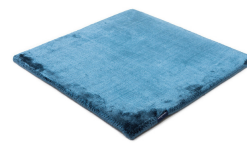

# STUDIO NYC PEARL EDITION

space grey 3591

bright rust 3765

copper 3934

cranberry 3705

lady rose 3599

pastel plum 3598

dark blue 3933

aquamarine 3593

arctic grey 3936

mint 3594

pastel spring 3595

dark green 3744

willow green 3704

frosty grey 3929

powder 3596

beige grey 3930

gold 3634

soft greige 3597

pirate black 3931

sterling silver 3592

classic grey 3935

panther 3706

anthracite 3932

# Technical facts

ID:	3591
manufacture:	handwoven
name:	Studio NYC Pearl Edition
colour:	space grey
pile material:	viscose
pile length:	0,8 cm
total height:	1,4 cm
overall weight per sqm:	5,7 kg
standard sizes:	170x240 cm   200x200 cm   200x300 cm   250x350 cm   300x400 cm
custom sizes:	yes
max. size:	500 x 1200 cm
custom colours:	-
custom shapes:	yes
outdoor use:	-
durability:	*
sound absorbing:	yes
anti static:	yes