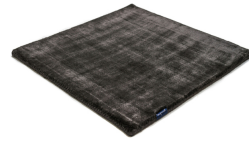

aquamarine 3593

arctic grey 3936

mint 3594

pastel spring 3595

dark green 3744

willow green 3704

frosty grey 3929

powder 3596

beige grey 3930

gold 3634

soft greige 3597

pirate black 3931

sterling silver 3592

classic grey 3935

panther 3706

anthracite 3932

space grey 3591

# Technical facts

ID:	3591
manufacture:	handwoven
name:	Studio NYC Pearl Edition
colour:	space grey
pile material:	viscose
pile length:	0,8 cm
total height:	1,4 cm
overall weight per sqm:	5,7 kg
standard sizes:	170x240 cm   200x200 cm   200x300 cm   250x350 cm   300x400 cm
custom sizes:	yes
max. size:	500 x 1200 cm
custom colours:	-
custom shapes:	yes
outdoor use:	-
durability:	*
sound absorbing:	yes
anti static:	yes