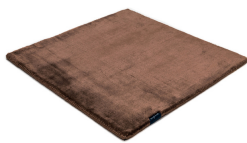

# STUDIO NYC PEARL EDITION

space grey 3591

bright rust 3765

copper 3934

cranberry 3705

lady rose 3599

pastel plum 3598

dark blue 3933

aquamarine 3593

arctic grey 3936

mint 3594

pastel spring 3595

dark green 3744

willow green 3704

frosty grey 3929

powder 3596

beige grey 3930

gold 3634

soft greige 3597

pirate black 3931

sterling silver 3592

classic grey 3935

panther 3706

anthracite 3932

# Technical facts

ID:	3591
manufacture:	handwoven
name:	Studio NYC Pearl Edition
colour:	space grey
pile material:	viscose
pile length:	0,8 cm
total height:	1,4 cm
overall weight per sqm:	5,7 kg
standard sizes:	170x240 cm   200x200 cm   200x300 cm   250x350 cm   300x400 cm
custom sizes:	yes
max. size:	500 x 1200 cm
custom colours:	-
custom shapes:	yes
outdoor use:	-
durability:	*
sound absorbing:	yes
anti static:	yes