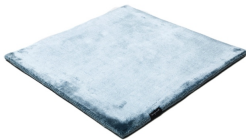

STUDIO NYC PEARL EDITION

bright rust 3765

bright rust 3765

copper 3934

cranberry 3705

lady rose 3599

pastel plum 3598

dark blue 3933

aquamarine 3593

arctic grey 3936

mint 3594

pastel spring 3595

dark green 3744

willow green 3704

frosty grey 3929

powder 3596

space grey 3591

Technical facts

ID:	3765
manufacture:	handwoven
name:	Studio NYC Pearl Edition
colour:	bright rust
pile material:	viscose
pile length:	0,8 cm
total height:	1,4 cm
overall weight per sqm:	5,7 kg
standard sizes:	170x240 cm 200x200 cm 200x300 cm 250x350 cm 300x400 cm
custom sizes:	yes
max. size:	500 x 1200 cm
custom colours:	-
custom shapes:	yes
outdoor use:	-
durability:	*
sound absorbing:	yes
anti static:	yes