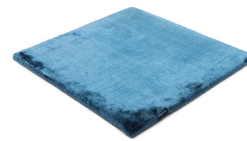

STUDIO NYC PEARL EDITION

bright rust 3765

bright rust 3765

copper 3934

cranberry 3705

lady rose 3599

pastel plum 3598

dark blue 3933

aquamarine 3593

arctic grey 3936

mint 3594

pastel spring 3595

dark green 3744

willow green 3704

frosty grey 3929

powder 3596

beige grey 3930

gold 3634

soft greige 3597

pirate black 3931

sterling silver 3592

classic grey 3935

panther 3706

anthracite 3932

space grey 3591

Technical facts

ID:	3765
manufacture:	handwoven
name:	Studio NYC Pearl Edition
colour:	bright rust
pile material:	viscose
pile length:	0,8 cm
total height:	1,4 cm
overall weight per sqm:	5,7 kg
standard sizes:	170x240 cm 200x200 cm 200x300 cm 250x350 cm 300x400 cm
custom sizes:	yes
max. size:	500 x 1200 cm
custom colours:	-
custom shapes:	yes
outdoor use:	-
durability:	*
sound absorbing:	yes
anti static:	yes