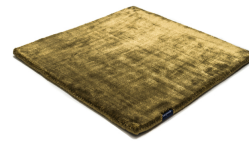

STUDIO NYC PEARL EDITION

bright rust 3765

bright rust 3765

copper 3934

cranberry 3705

lady rose 3599

pastel plum 3598

dark blue 3933

aquamarine 3593

arctic grey 3936

mint 3594

pastel spring 3595

dark green 3744

willow green 3704

frosty grey 3929

powder 3596

beige grey 3930

gold 3634

soft greige 3597

pirate black 3931

sterling silver 3592

classic grey 3935

panther 3706

anthracite 3932

space grey 3591

Technical facts

ID:	3765
manufacture:	handwoven
name:	Studio NYC Pearl Edition
colour:	bright rust
pile material:	viscose
pile length:	0,8 cm
total height:	1,4 cm
overall weight per sqm:	5,7 kg
standard sizes:	170x240 cm 200x200 cm 200x300 cm 250x350 cm 300x400 cm
custom sizes:	yes
max. size:	500 x 1200 cm
custom colours:	-
custom shapes:	yes
outdoor use:	-
durability:	*
sound absorbing:	yes
anti static:	yes