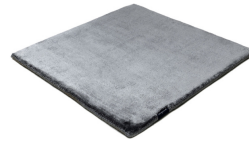

aquamarine 3593

arctic grey 3936

mint 3594

pastel spring 3595

dark green 3744

willow green 3704

frosty grey 3929

powder 3596

beige grey 3930

gold 3634

soft greige 3597

pirate black 3931

sterling silver 3592

classic grey 3935

panther 3706

anthracite 3932

space grey 3591

Technical facts

ID:	3765
manufacture:	handwoven
name:	Studio NYC Pearl Edition
colour:	bright rust
pile material:	viscose
pile length:	0,8 cm
total height:	1,4 cm
overall weight per sqm:	5,7 kg
standard sizes:	170x240 cm 200x200 cm 200x300 cm 250x350 cm 300x400 cm
custom sizes:	yes
max. size:	500 x 1200 cm
custom colours:	-
custom shapes:	yes
outdoor use:	-
durability:	*
sound absorbing:	yes
anti static:	yes