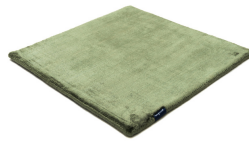

STUDIO NYC PEARL EDITION

bright rust 3765

bright rust 3765

copper 3934

cranberry 3705

lady rose 3599

pastel plum 3598

dark blue 3933

aquamarine 3593

arctic grey 3936

mint 3594

pastel spring 3595

dark green 3744

willow green 3704

frosty grey 3929

powder 3596

beige grey 3930

gold 3634

soft greige 3597

pirate black 3931

sterling silver 3592

classic grey 3935

panther 3706

anthracite 3932

space grey 3591

Technical facts

ID:	3765
manufacture:	handwoven
name:	Studio NYC Pearl Edition
colour:	bright rust
pile material:	viscose
pile length:	0,8 cm
total height:	1,4 cm
overall weight per sqm:	5,7 kg
standard sizes:	170x240 cm 200x200 cm 200x300 cm 250x350 cm 300x400 cm
custom sizes:	yes
max. size:	500 x 1200 cm
custom colours:	-
custom shapes:	yes
outdoor use:	-
durability:	*
sound absorbing:	yes
anti static:	yes