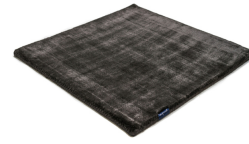

aquamarine 3593

arctic grey 3936

mint 3594

pastel spring 3595

dark green 3744

willow green 3704

frosty grey 3929

powder 3596

beige grey 3930

gold 3634

soft greige 3597

pirate black 3931

sterling silver 3592

classic grey 3935

panther 3706

anthracite 3932

space grey 3591

Technical facts

ID:	3765
manufacture:	handwoven
name:	Studio NYC Pearl Edition
colour:	bright rust
pile material:	viscose
pile length:	0,8 cm
total height:	1,4 cm
overall weight per sqm:	5,7 kg
standard sizes:	170x240 cm 200x200 cm 200x300 cm 250x350 cm 300x400 cm
custom sizes:	yes
max. size:	500 x 1200 cm
custom colours:	-
custom shapes:	yes
outdoor use:	-
durability:	*
sound absorbing:	yes
anti static:	yes