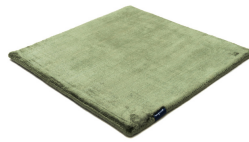

STUDIO NYC PEARL EDITION

dark blue 3933

bright rust 3765

copper 3934

cranberry 3705

lady rose 3599

pastel plum 3598

dark blue 3933

aquamarine 3593

arctic grey 3936

mint 3594

pastel spring 3595

dark green 3744

willow green 3704

frosty grey 3929

powder 3596

beige grey 3930

gold 3634

soft greige 3597

pirate black 3931

sterling silver 3592

classic grey 3935

panther 3706

anthracite 3932

space grey 3591

Technical facts

ID:	3933
manufacture:	handwoven
name:	Studio NYC Pearl Edition
colour:	dark blue
pile material:	viscose
pile length:	0,8 cm
total height:	1,4 cm
overall weight per sqm:	5,7 kg
standard sizes:	170x240 cm 200x200 cm 200x300 cm 250x350 cm 300x400 cm
custom sizes:	yes
max. size:	500 x 1200 cm
custom colours:	-
custom shapes:	yes
outdoor use:	-
durability:	*
sound absorbing:	yes
anti static:	yes