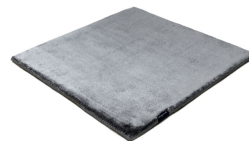

aquamarine 3593

arctic grey 3936

mint 3594

pastel spring 3595

dark green 3744

willow green 3704

frosty grey 3929

powder 3596

beige grey 3930

gold 3634

soft greige 3597

pirate black 3931

sterling silver 3592

classic grey 3935

panther 3706

anthracite 3932

space grey 3591

Technical facts

ID:	3933
manufacture:	handwoven
name:	Studio NYC Pearl Edition
colour:	dark blue
pile material:	viscose
pile length:	0,8 cm
total height:	1,4 cm
overall weight per sqm:	5,7 kg
standard sizes:	170x240 cm 200x200 cm 200x300 cm 250x350 cm 300x400 cm
custom sizes:	yes
max. size:	500 x 1200 cm
custom colours:	-
custom shapes:	yes
outdoor use:	-
durability:	*
sound absorbing:	yes
anti static:	yes