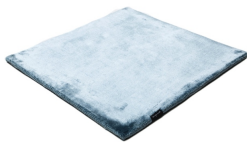

STUDIO NYC PEARL EDITION

dark blue 3933

bright rust 3765

copper 3934

cranberry 3705

lady rose 3599

pastel plum 3598

dark blue 3933

aquamarine 3593

arctic grey 3936

mint 3594

pastel spring 3595

dark green 3744

willow green 3704

frosty grey 3929

powder 3596

beige grey 3930

gold 3634

soft greige 3597

pirate black 3931

sterling silver 3592

classic grey 3935

panther 3706

anthracite 3932

space grey 3591

Technical facts

ID:	3933
manufacture:	handwoven
name:	Studio NYC Pearl Edition
colour:	dark blue
pile material:	viscose
pile length:	0,8 cm
total height:	1,4 cm
overall weight per sqm:	5,7 kg
standard sizes:	170x240 cm 200x200 cm 200x300 cm 250x350 cm 300x400 cm
custom sizes:	yes
max. size:	500 x 1200 cm
custom colours:	-
custom shapes:	yes
outdoor use:	-
durability:	*
sound absorbing:	yes
anti static:	yes