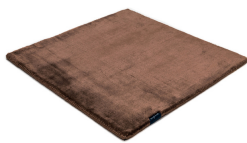

STUDIO NYC PEARL EDITION

dark blue 3933

bright rust 3765

copper 3934

cranberry 3705

lady rose 3599

pastel plum 3598

dark blue 3933

aquamarine 3593

arctic grey 3936

mint 3594

pastel spring 3595

dark green 3744

willow green 3704

frosty grey 3929

powder 3596

beige grey 3930

gold 3634

soft greige 3597

pirate black 3931

sterling silver 3592

classic grey 3935

panther 3706

anthracite 3932

space grey 3591

Technical facts

ID:	3933
manufacture:	handwoven
name:	Studio NYC Pearl Edition
colour:	dark blue
pile material:	viscose
pile length:	0,8 cm
total height:	1,4 cm
overall weight per sqm:	5,7 kg
standard sizes:	170x240 cm 200x200 cm 200x300 cm 250x350 cm 300x400 cm
custom sizes:	yes
max. size:	500 x 1200 cm
custom colours:	-
custom shapes:	yes
outdoor use:	-
durability:	*
sound absorbing:	yes
anti static:	yes