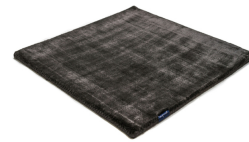

STUDIO NYC PEARL EDITION

dark blue 3933

bright rust 3765

copper 3934

cranberry 3705

lady rose 3599

pastel plum 3598

dark blue 3933

aquamarine 3593

arctic grey 3936

mint 3594

pastel spring 3595

dark green 3744

willow green 3704

frosty grey 3929

powder 3596

beige grey 3930

gold 3634

soft greige 3597

pirate black 3931

sterling silver 3592

classic grey 3935

panther 3706

anthracite 3932

space grey 3591

Technical facts

ID:	3933
manufacture:	handwoven
name:	Studio NYC Pearl Edition
colour:	dark blue
pile material:	viscose
pile length:	0,8 cm
total height:	1,4 cm
overall weight per sqm:	5,7 kg
standard sizes:	170x240 cm 200x200 cm 200x300 cm 250x350 cm 300x400 cm
custom sizes:	yes
max. size:	500 x 1200 cm
custom colours:	-
custom shapes:	yes
outdoor use:	-
durability:	*
sound absorbing:	yes
anti static:	yes