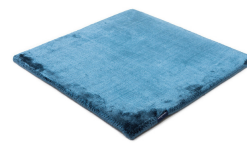

STUDIO NYC PEARL EDITION

dark blue 3933

bright rust 3765

copper 3934

cranberry 3705

lady rose 3599

pastel plum 3598

dark blue 3933

aquamarine 3593

arctic grey 3936

mint 3594

pastel spring 3595

dark green 3744

willow green 3704

frosty grey 3929

powder 3596

beige grey 3930

gold 3634

soft greige 3597

pirate black 3931

sterling silver 3592

classic grey 3935

panther 3706

anthracite 3932

space grey 3591

Technical facts

ID:	3933
manufacture:	handwoven
name:	Studio NYC Pearl Edition
colour:	dark blue
pile material:	viscose
pile length:	0,8 cm
total height:	1,4 cm
overall weight per sqm:	5,7 kg
standard sizes:	170x240 cm 200x200 cm 200x300 cm 250x350 cm 300x400 cm
custom sizes:	yes
max. size:	500 x 1200 cm
custom colours:	-
custom shapes:	yes
outdoor use:	-
durability:	*
sound absorbing:	yes
anti static:	yes