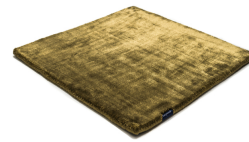

STUDIO NYC PEARL EDITION

dark blue 3933

bright rust 3765

copper 3934

cranberry 3705

lady rose 3599

pastel plum 3598

dark blue 3933

aquamarine 3593

arctic grey 3936

mint 3594

pastel spring 3595

dark green 3744

willow green 3704

frosty grey 3929

powder 3596

beige grey 3930

gold 3634

soft greige 3597

pirate black 3931

sterling silver 3592

classic grey 3935

panther 3706

anthracite 3932

space grey 3591

Technical facts

ID:	3933
manufacture:	handwoven
name:	Studio NYC Pearl Edition
colour:	dark blue
pile material:	viscose
pile length:	0,8 cm
total height:	1,4 cm
overall weight per sqm:	5,7 kg
standard sizes:	170x240 cm 200x200 cm 200x300 cm 250x350 cm 300x400 cm
custom sizes:	yes
max. size:	500 x 1200 cm
custom colours:	-
custom shapes:	yes
outdoor use:	-
durability:	*
sound absorbing:	yes
anti static:	yes