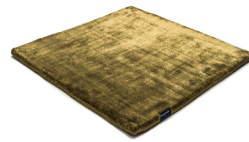

STUDIO NYC PEARL EDITION

dark green 3744

bright rust 3765

copper 3934

cranberry 3705

lady rose 3599

pastel plum 3598

dark blue 3933

aquamarine 3593

arctic grey 3936

mint 3594

pastel spring 3595

dark green 3744

willow green 3704

frosty grey 3929

powder 3596

beige grey 3930

gold 3634

soft greige 3597

pirate black 3931

sterling silver 3592

classic grey 3935

panther 3706

anthracite 3932

space grey 3591

Technical facts

ID:	3744
manufacture:	handwoven
name:	Studio NYC Pearl Edition
colour:	dark green
pile material:	viscose
pile length:	0,8 cm
total height:	1,4 cm
overall weight per sqm:	5,7 kg
standard sizes:	170x240 cm 200x200 cm 200x300 cm 250x350 cm 300x400 cm
custom sizes:	yes
max. size:	500 x 1200 cm
custom colours:	-
custom shapes:	yes
outdoor use:	-
durability:	*
sound absorbing:	yes
anti static:	yes