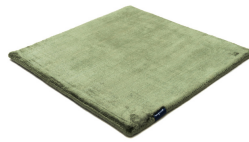

STUDIO NYC PEARL EDITION

dark green 3744

bright rust 3765

copper 3934

cranberry 3705

lady rose 3599

pastel plum 3598

dark blue 3933

aquamarine 3593

arctic grey 3936

mint 3594

pastel spring 3595

dark green 3744

willow green 3704

frosty grey 3929

powder 3596

beige grey 3930

gold 3634

soft greige 3597

pirate black 3931

sterling silver 3592

classic grey 3935

panther 3706

anthracite 3932

space grey 3591

Technical facts

ID:	3744
manufacture:	handwoven
name:	Studio NYC Pearl Edition
colour:	dark green
pile material:	viscose
pile length:	0,8 cm
total height:	1,4 cm
overall weight per sqm:	5,7 kg
standard sizes:	170x240 cm 200x200 cm 200x300 cm 250x350 cm 300x400 cm
custom sizes:	yes
max. size:	500 x 1200 cm
custom colours:	-
custom shapes:	yes
outdoor use:	-
durability:	*
sound absorbing:	yes
anti static:	yes