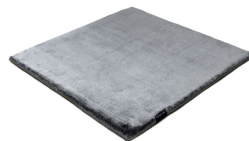

aquamarine 3593

arctic grey 3936

mint 3594

pastel spring 3595

dark green 3744

willow green 3704

frosty grey 3929

powder 3596

beige grey 3930

gold 3634

soft greige 3597

pirate black 3931

sterling silver 3592

classic grey 3935

panther 3706

anthracite 3932

space grey 3591

Technical facts

ID:	3744
manufacture:	handwoven
name:	Studio NYC Pearl Edition
colour:	dark green
pile material:	viscose
pile length:	0,8 cm
total height:	1,4 cm
overall weight per sqm:	5,7 kg
standard sizes:	170x240 cm 200x200 cm 200x300 cm 250x350 cm 300x400 cm
custom sizes:	yes
max. size:	500 x 1200 cm
custom colours:	-
custom shapes:	yes
outdoor use:	-
durability:	*
sound absorbing:	yes
anti static:	yes