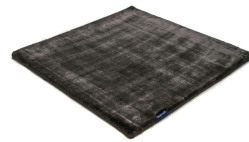

aquamarine 3593

arctic grey 3936

mint 3594

pastel spring 3595

dark green 3744

willow green 3704

frosty grey 3929

powder 3596

beige grey 3930

gold 3634

soft greige 3597

pirate black 3931

sterling silver 3592

classic grey 3935

panther 3706

anthracite 3932

space grey 3591

Technical facts

ID:	3744
manufacture:	handwoven
name:	Studio NYC Pearl Edition
colour:	dark green
pile material:	viscose
pile length:	0,8 cm
total height:	1,4 cm
overall weight per sqm:	5,7 kg
standard sizes:	170x240 cm 200x200 cm 200x300 cm 250x350 cm 300x400 cm
custom sizes:	yes
max. size:	500 x 1200 cm
custom colours:	-
custom shapes:	yes
outdoor use:	-
durability:	*
sound absorbing:	yes
anti static:	yes