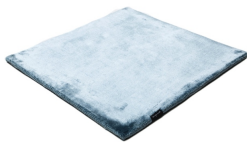

# STUDIO NYC PEARL EDITION

pirate black 3931

bright rust 3765

copper 3934

cranberry 3705

lady rose 3599

pastel plum 3598

dark blue 3933

aquamarine 3593

arctic grey 3936

mint 3594

pastel spring 3595

dark green 3744

willow green 3704

frosty grey 3929

powder 3596

beige grey 3930

gold 3634

soft greige 3597

pirate black 3931

sterling silver 3592

classic grey 3935

panther 3706

anthracite 3932

# Technical facts

ID:	3931
manufacture:	handwoven
name:	Studio NYC Pearl Edition
colour:	pirate black
pile material:	viscose
pile length:	0,8 cm
total height:	1,4 cm
overall weight per sqm:	5,7 kg
standard sizes:	170x240 cm   200x200 cm   200x300 cm   250x350 cm   300x400 cm
custom sizes:	yes
max. size:	500 x 1200 cm
custom colours:	-
custom shapes:	yes
outdoor use:	-
durability:	*
sound absorbing:	yes
anti static:	yes