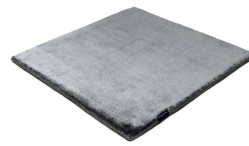

aquamarine 3593

arctic grey 3936

mint 3594

pastel spring 3595

dark green 3744

willow green 3704

frosty grey 3929

powder 3596

beige grey 3930

gold 3634

soft greige 3597

pirate black 3931

sterling silver 3592

classic grey 3935

panther 3706

anthracite 3932

space grey 3591

# Technical facts

ID:	3931
manufacture:	handwoven
name:	Studio NYC Pearl Edition
colour:	pirate black
pile material:	viscose
pile length:	0,8 cm
total height:	1,4 cm
overall weight per sqm:	5,7 kg
standard sizes:	170x240 cm   200x200 cm   200x300 cm   250x350 cm   300x400 cm
custom sizes:	yes
max. size:	500 x 1200 cm
custom colours:	-
custom shapes:	yes
outdoor use:	-
durability:	*
sound absorbing:	yes
anti static:	yes