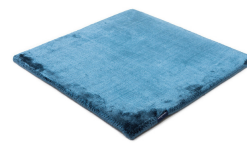

# STUDIO NYC PEARL EDITION

pirate black 3931

bright rust 3765

copper 3934

cranberry 3705

lady rose 3599

pastel plum 3598

dark blue 3933

aquamarine 3593

arctic grey 3936

mint 3594

pastel spring 3595

dark green 3744

willow green 3704

frosty grey 3929

powder 3596

beige grey 3930

gold 3634

soft greige 3597

pirate black 3931

sterling silver 3592

classic grey 3935

panther 3706

anthracite 3932

# Technical facts

ID:	3931
manufacture:	handwoven
name:	Studio NYC Pearl Edition
colour:	pirate black
pile material:	viscose
pile length:	0,8 cm
total height:	1,4 cm
overall weight per sqm:	5,7 kg
standard sizes:	170x240 cm   200x200 cm   200x300 cm   250x350 cm   300x400 cm
custom sizes:	yes
max. size:	500 x 1200 cm
custom colours:	-
custom shapes:	yes
outdoor use:	-
durability:	*
sound absorbing:	yes
anti static:	yes