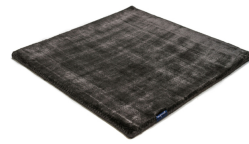

aquamarine 3593

arctic grey 3936

mint 3594

pastel spring 3595

dark green 3744

willow green 3704

frosty grey 3929

powder 3596

beige grey 3930

gold 3634

soft greige 3597

pirate black 3931

sterling silver 3592

classic grey 3935

panther 3706

anthracite 3932

space grey 3591

# Technical facts

ID:	3931
manufacture:	handwoven
name:	Studio NYC Pearl Edition
colour:	pirate black
pile material:	viscose
pile length:	0,8 cm
total height:	1,4 cm
overall weight per sqm:	5,7 kg
standard sizes:	170x240 cm   200x200 cm   200x300 cm   250x350 cm   300x400 cm
custom sizes:	yes
max. size:	500 x 1200 cm
custom colours:	-
custom shapes:	yes
outdoor use:	-
durability:	*
sound absorbing:	yes
anti static:	yes