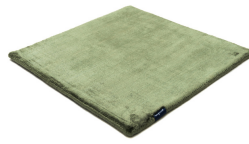

# STUDIO NYC PEARL EDITION

pirate black 3931

bright rust 3765

copper 3934

cranberry 3705

lady rose 3599

pastel plum 3598

dark blue 3933

aquamarine 3593

arctic grey 3936

mint 3594

pastel spring 3595

dark green 3744

willow green 3704

frosty grey 3929

powder 3596

beige grey 3930

gold 3634

soft greige 3597

pirate black 3931

sterling silver 3592

classic grey 3935

panther 3706

anthracite 3932

# Technical facts

ID:	3931
manufacture:	handwoven
name:	Studio NYC Pearl Edition
colour:	pirate black
pile material:	viscose
pile length:	0,8 cm
total height:	1,4 cm
overall weight per sqm:	5,7 kg
standard sizes:	170x240 cm   200x200 cm   200x300 cm   250x350 cm   300x400 cm
custom sizes:	yes
max. size:	500 x 1200 cm
custom colours:	-
custom shapes:	yes
outdoor use:	-
durability:	*
sound absorbing:	yes
anti static:	yes