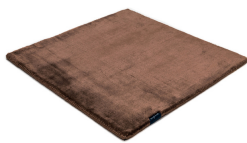

# STUDIO NYC PEARL EDITION

pirate black 3931

bright rust 3765

copper 3934

cranberry 3705

lady rose 3599

pastel plum 3598

dark blue 3933

aquamarine 3593

arctic grey 3936

mint 3594

pastel spring 3595

dark green 3744

willow green 3704

frosty grey 3929

powder 3596

beige grey 3930

gold 3634

soft greige 3597

pirate black 3931

sterling silver 3592

classic grey 3935

panther 3706

anthracite 3932

# Technical facts

ID:	3931
manufacture:	handwoven
name:	Studio NYC Pearl Edition
colour:	pirate black
pile material:	viscose
pile length:	0,8 cm
total height:	1,4 cm
overall weight per sqm:	5,7 kg
standard sizes:	170x240 cm   200x200 cm   200x300 cm   250x350 cm   300x400 cm
custom sizes:	yes
max. size:	500 x 1200 cm
custom colours:	-
custom shapes:	yes
outdoor use:	-
durability:	*
sound absorbing:	yes
anti static:	yes