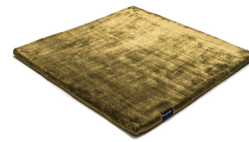

STUDIO NYC PEARL EDITION

soft greige 3597

bright rust 3765

copper 3934

cranberry 3705

lady rose 3599

pastel plum 3598

dark blue 3933

aquamarine 3593

arctic grey 3936

mint 3594

pastel spring 3595

dark green 3744

willow green 3704

frosty grey 3929

powder 3596

beige grey 3930

gold 3634

soft greige 3597

pirate black 3931

sterling silver 3592

classic grey 3935

panther 3706

anthracite 3932

space grey 3591

Technical facts

ID:	3597
manufacture:	handwoven
name:	Studio NYC Pearl Edition
colour:	soft greige
pile material:	viscose
pile length:	0,8 cm
total height:	1,4 cm
overall weight per sqm:	5,7 kg
standard sizes:	170x240 cm 200x200 cm 200x300 cm 250x350 cm 300x400 cm
custom sizes:	yes
max. size:	500 x 1200 cm
custom colours:	-
custom shapes:	yes
outdoor use:	-
durability:	*
sound absorbing:	yes
anti static:	yes