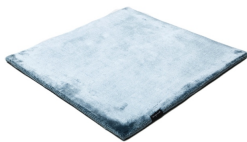

STUDIO NYC PEARL EDITION

soft greige 3597

bright rust 3765

copper 3934

cranberry 3705

lady rose 3599

pastel plum 3598

dark blue 3933

aquamarine 3593

arctic grey 3936

mint 3594

pastel spring 3595

dark green 3744

willow green 3704

frosty grey 3929

powder 3596

beige grey 3930

gold 3634

soft greige 3597

pirate black 3931

sterling silver 3592

classic grey 3935

panther 3706

anthracite 3932

space grey 3591

Technical facts

ID:	3597
manufacture:	handwoven
name:	Studio NYC Pearl Edition
colour:	soft greige
pile material:	viscose
pile length:	0,8 cm
total height:	1,4 cm
overall weight per sqm:	5,7 kg
standard sizes:	170x240 cm 200x200 cm 200x300 cm 250x350 cm 300x400 cm
custom sizes:	yes
max. size:	500 x 1200 cm
custom colours:	-
custom shapes:	yes
outdoor use:	-
durability:	*
sound absorbing:	yes
anti static:	yes