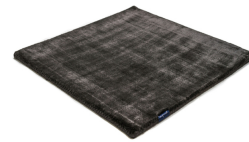

STUDIO NYC PEARL EDITION

soft greige 3597

bright rust 3765

copper 3934

cranberry 3705

lady rose 3599

pastel plum 3598

dark blue 3933

aquamarine 3593

arctic grey 3936

mint 3594

pastel spring 3595

dark green 3744

willow green 3704

frosty grey 3929

powder 3596

beige grey 3930

gold 3634

soft greige 3597

pirate black 3931

sterling silver 3592

classic grey 3935

panther 3706

anthracite 3932

space grey 3591

Technical facts

ID:	3597
manufacture:	handwoven
name:	Studio NYC Pearl Edition
colour:	soft greige
pile material:	viscose
pile length:	0,8 cm
total height:	1,4 cm
overall weight per sqm:	5,7 kg
standard sizes:	170x240 cm 200x200 cm 200x300 cm 250x350 cm 300x400 cm
custom sizes:	yes
max. size:	500 x 1200 cm
custom colours:	-
custom shapes:	yes
outdoor use:	-
durability:	*
sound absorbing:	yes
anti static:	yes