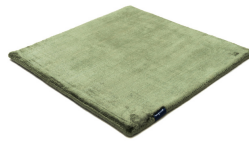

STUDIO NYC PEARL EDITION

soft greige 3597

bright rust 3765

copper 3934

cranberry 3705

lady rose 3599

pastel plum 3598

dark blue 3933

aquamarine 3593

arctic grey 3936

mint 3594

pastel spring 3595

dark green 3744

willow green 3704

frosty grey 3929

powder 3596

beige grey 3930

gold 3634

soft greige 3597

pirate black 3931

sterling silver 3592

classic grey 3935

panther 3706

anthracite 3932

space grey 3591

Technical facts

ID:	3597
manufacture:	handwoven
name:	Studio NYC Pearl Edition
colour:	soft greige
pile material:	viscose
pile length:	0,8 cm
total height:	1,4 cm
overall weight per sqm:	5,7 kg
standard sizes:	170x240 cm 200x200 cm 200x300 cm 250x350 cm 300x400 cm
custom sizes:	yes
max. size:	500 x 1200 cm
custom colours:	-
custom shapes:	yes
outdoor use:	-
durability:	*
sound absorbing:	yes
anti static:	yes