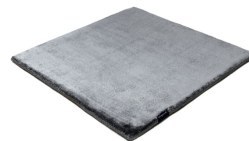

STUDIO NYC PEARL EDITION

soft greige 3597

bright rust 3765

copper 3934

cranberry 3705

lady rose 3599

pastel plum 3598

dark blue 3933

aquamarine 3593

arctic grey 3936

mint 3594

pastel spring 3595

dark green 3744

willow green 3704

frosty grey 3929

powder 3596

beige grey 3930

gold 3634

soft greige 3597

pirate black 3931

sterling silver 3592

classic grey 3935

panther 3706

anthracite 3932

space grey 3591

Technical facts

ID:	3597
manufacture:	handwoven
name:	Studio NYC Pearl Edition
colour:	soft greige
pile material:	viscose
pile length:	0,8 cm
total height:	1,4 cm
overall weight per sqm:	5,7 kg
standard sizes:	170x240 cm 200x200 cm 200x300 cm 250x350 cm 300x400 cm
custom sizes:	yes
max. size:	500 x 1200 cm
custom colours:	-
custom shapes:	yes
outdoor use:	-
durability:	*
sound absorbing:	yes
anti static:	yes