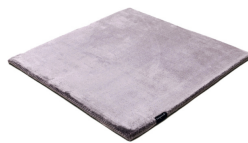

STUDIO NYC PEARL EDITION

soft greige 3597

bright rust 3765

copper 3934

cranberry 3705

lady rose 3599

pastel plum 3598

dark blue 3933

aquamarine 3593

arctic grey 3936

mint 3594

pastel spring 3595

dark green 3744

willow green 3704

frosty grey 3929

powder 3596

beige grey 3930

gold 3634

soft greige 3597

pirate black 3931

sterling silver 3592

classic grey 3935

panther 3706

anthracite 3932

space grey 3591

Technical facts

ID:	3597
manufacture:	handwoven
name:	Studio NYC Pearl Edition
colour:	soft greige
pile material:	viscose
pile length:	0,8 cm
total height:	1,4 cm
overall weight per sqm:	5,7 kg
standard sizes:	170x240 cm 200x200 cm 200x300 cm 250x350 cm 300x400 cm
custom sizes:	yes
max. size:	500 x 1200 cm
custom colours:	-
custom shapes:	yes
outdoor use:	-
durability:	*
sound absorbing:	yes
anti static:	yes