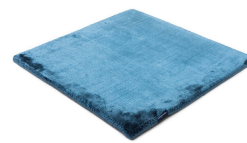

STUDIO NYC PEARL EDITION

soft greige 3597

bright rust 3765

copper 3934

cranberry 3705

lady rose 3599

pastel plum 3598

dark blue 3933

aquamarine 3593

arctic grey 3936

mint 3594

pastel spring 3595

dark green 3744

willow green 3704

frosty grey 3929

powder 3596

beige grey 3930

gold 3634

soft greige 3597

pirate black 3931

sterling silver 3592

classic grey 3935

panther 3706

anthracite 3932

space grey 3591

Technical facts

ID:	3597
manufacture:	handwoven
name:	Studio NYC Pearl Edition
colour:	soft greige
pile material:	viscose
pile length:	0,8 cm
total height:	1,4 cm
overall weight per sqm:	5,7 kg
standard sizes:	170x240 cm 200x200 cm 200x300 cm 250x350 cm 300x400 cm
custom sizes:	yes
max. size:	500 x 1200 cm
custom colours:	-
custom shapes:	yes
outdoor use:	-
durability:	*
sound absorbing:	yes
anti static:	yes