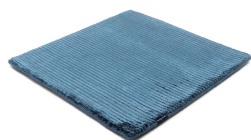

SUITE PARIS VISCOSE

panther 3709

sterling silver 3798

anthracite 3949

panther 3709

copper 3952

pirate black 3948

soft greige 3846

frosty grey 3946

willow green 3707

arctic grey 3954

dark blue 3951

classic grey 3953

Technical facts

ID:	3709
manufacture:	handwoven
name:	Suite PARIS Viscose
colour:	panther
pile material:	viscose
pile length:	0,5 cm
total height:	1,4 cm
overall weight per sqm:	5,7 kg
standard sizes:	170x240 cm 200x200 cm 200x300 cm 250x350 cm 300x400 cm
custom sizes:	yes
max. size:	500 x 1200 cm
custom colours:	-
custom shapes:	yes
outdoor use:	-
durability:	*
sound absorbing:	yes
anti static:	yes