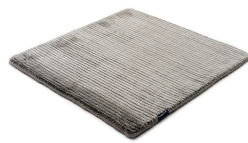

SUITE PARIS VISCOSE

panther 3709

sterling silver 3798

anthracite 3949

panther 3709

copper 3952

pirate black 3948

soft greige 3846

frosty grey 3946

willow green 3707

arctic grey 3954

dark blue 3951

classic grey 3953

Technical facts

ID:	3709
manufacture:	handwoven
name:	Suite PARIS Viscose
colour:	panther
pile material:	viscose
pile length:	0,5 cm
total height:	1,4 cm
overall weight per sqm:	5,7 kg
standard sizes:	170x240 cm 200x200 cm 200x300 cm 250x350 cm 300x400 cm
custom sizes:	yes
max. size:	500 x 1200 cm
custom colours:	-
custom shapes:	yes
outdoor use:	-
durability:	*
sound absorbing:	yes
anti static:	yes