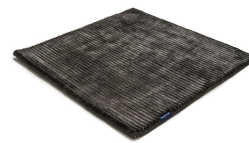

SUITE PARIS VISCOSE

panther 3709

sterling silver 3798

anthracite 3949

panther 3709

copper 3952

pirate black 3948

soft greige 3846

frosty grey 3946

willow green 3707

arctic grey 3954

dark blue 3951

classic grey 3953

Technical facts

ID:	3709
manufacture:	handwoven
name:	Suite PARIS Viscose
colour:	panther
pile material:	viscose
pile length:	0,5 cm
total height:	1,4 cm
overall weight per sqm:	5,7 kg
standard sizes:	170x240 cm 200x200 cm 200x300 cm 250x350 cm 300x400 cm
custom sizes:	yes
max. size:	500 x 1200 cm
custom colours:	-
custom shapes:	yes
outdoor use:	-
durability:	*
sound absorbing:	yes
anti static:	yes