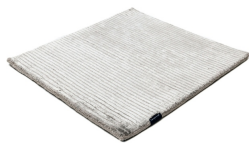

SUITE PARIS VISCOSE

panther 3709

sterling silver 3798

anthracite 3949

panther 3709

copper 3952

pirate black 3948

soft greige 3846

frosty grey 3946

willow green 3707

arctic grey 3954

dark blue 3951

classic grey 3953

Technical facts

ID:	3709
manufacture:	handwoven
name:	Suite PARIS Viscose
colour:	panther
pile material:	viscose
pile length:	0,5 cm
total height:	1,4 cm
overall weight per sqm:	5,7 kg
standard sizes:	170x240 cm 200x200 cm 200x300 cm 250x350 cm 300x400 cm
custom sizes:	yes
max. size:	500 x 1200 cm
custom colours:	-
custom shapes:	yes
outdoor use:	-
durability:	*
sound absorbing:	yes
anti static:	yes