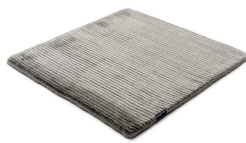

SUITE PARIS VISCOSE

copper 3952

sterling silver 3798

anthracite 3949

panther 3709

copper 3952

pirate black 3948

soft greige 3846

frosty grey 3946

willow green 3707

arctic grey 3954

dark blue 3951

classic grey 3953

Technical facts

ID:	3952
manufacture:	handwoven
name:	Suite PARIS Viscose
colour:	copper
pile material:	viscose
pile length:	0,5 cm
total height:	1,4 cm
overall weight per sqm:	5,7 kg
standard sizes:	170x240 cm 200x200 cm 200x300 cm 250x350 cm 300x400 cm
custom sizes:	yes
max. size:	500 x 1200 cm
custom colours:	-
custom shapes:	yes
outdoor use:	-
durability:	*
sound absorbing:	yes
anti static:	yes