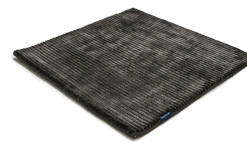

# SUITE PARIS VISCOSE

pirate black 3948

sterling silver 3798

anthracite 3949

panther 3709

copper 3952

pirate black 3948

soft greige 3846

frosty grey 3946

willow green 3707

arctic grey 3954

dark blue 3951

classic grey 3953

# Technical facts

ID:	3948
manufacture:	handwoven
name:	Suite PARIS Viscose
colour:	pirate black
pile material:	viscose
pile length:	0,5 cm
total height:	1,4 cm
overall weight per sqm:	5,7 kg
standard sizes:	170x240 cm   200x200 cm   200x300 cm   250x350 cm   300x400 cm
custom sizes:	yes
max. size:	500 x 1200 cm
custom colours:	-
custom shapes:	yes
outdoor use:	-
durability:	*
sound absorbing:	yes
anti static:	yes