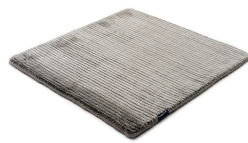

# SUITE PARIS VISCOSE

pirate black 3948

sterling silver 3798

anthracite 3949

panther 3709

copper 3952

pirate black 3948

soft greige 3846

frosty grey 3946

willow green 3707

arctic grey 3954

dark blue 3951

classic grey 3953

# Technical facts

ID:	3948
manufacture:	handwoven
name:	Suite PARIS Viscose
colour:	pirate black
pile material:	viscose
pile length:	0,5 cm
total height:	1,4 cm
overall weight per sqm:	5,7 kg
standard sizes:	170x240 cm   200x200 cm   200x300 cm   250x350 cm   300x400 cm
custom sizes:	yes
max. size:	500 x 1200 cm
custom colours:	-
custom shapes:	yes
outdoor use:	-
durability:	*
sound absorbing:	yes
anti static:	yes