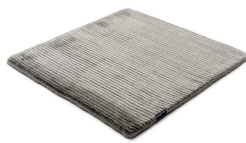

SUITE PARIS VISCOSE

frosty grey 3946

sterling silver 3798

anthracite 3949

panther 3709

copper 3952

pirate black 3948

soft greige 3846

frosty grey 3946

willow green 3707

arctic grey 3954

dark blue 3951

classic grey 3953

Technical facts

ID:	3946
manufacture:	handwoven
name:	Suite PARIS Viscose
colour:	frosty grey
pile material:	viscose
pile length:	0,5 cm
total height:	1,4 cm
overall weight per sqm:	5,7 kg
standard sizes:	170x240 cm 200x200 cm 200x300 cm 250x350 cm 300x400 cm
custom sizes:	yes
max. size:	500 x 1200 cm
custom colours:	-
custom shapes:	yes
outdoor use:	-
durability:	*
sound absorbing:	yes
anti static:	yes