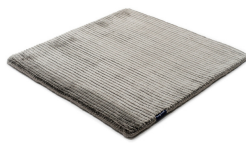

SUITE PARIS VISCOSE

dark blue 3951

sterling silver 3798

anthracite 3949

panther 3709

copper 3952

pirate black 3948

soft greige 3846

frosty grey 3946

willow green 3707

arctic grey 3954

dark blue 3951

classic grey 3953

Technical facts

ID:	3951
manufacture:	handwoven
name:	Suite PARIS Viscose
colour:	dark blue
pile material:	viscose
pile length:	0,5 cm
total height:	1,4 cm
overall weight per sqm:	5,7 kg
standard sizes:	170x240 cm 200x200 cm 200x300 cm 250x350 cm 300x400 cm
custom sizes:	yes
max. size:	500 x 1200 cm
custom colours:	-
custom shapes:	yes
outdoor use:	-
durability:	*
sound absorbing:	yes
anti static:	yes