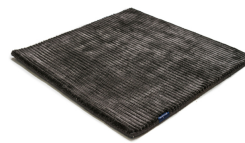

SUITE PARIS VISCOSE

dark blue 3951

sterling silver 3798

anthracite 3949

panther 3709

copper 3952

pirate black 3948

soft greige 3846

frosty grey 3946

willow green 3707

arctic grey 3954

dark blue 3951

classic grey 3953

Technical facts

ID:	3951
manufacture:	handwoven
name:	Suite PARIS Viscose
colour:	dark blue
pile material:	viscose
pile length:	0,5 cm
total height:	1,4 cm
overall weight per sqm:	5,7 kg
standard sizes:	170x240 cm 200x200 cm 200x300 cm 250x350 cm 300x400 cm
custom sizes:	yes
max. size:	500 x 1200 cm
custom colours:	-
custom shapes:	yes
outdoor use:	-
durability:	*
sound absorbing:	yes
anti static:	yes