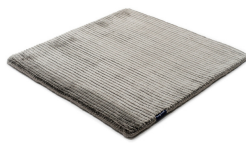

SUITE PARIS VISCOSE

anthracite 3949

sterling silver 3798

anthracite 3949

panther 3709

copper 3952

pirate black 3948

soft greige 3846

frosty grey 3946

willow green 3707

arctic grey 3954

dark blue 3951

classic grey 3953

Technical facts

ID:	3949
manufacture:	handwoven
name:	Suite PARIS Viscose
colour:	anthracite
pile material:	viscose
pile length:	0,5 cm
total height:	1,4 cm
overall weight per sqm:	5,7 kg
standard sizes:	170x240 cm 200x200 cm 200x300 cm 250x350 cm 300x400 cm
custom sizes:	yes
max. size:	500 x 1200 cm
custom colours:	-
custom shapes:	yes
outdoor use:	-
durability:	*
sound absorbing:	yes
anti static:	yes