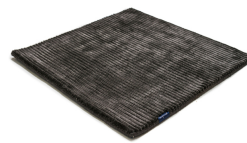

SUITE PARIS VISCOSE

anthracite 3949

sterling silver 3798

anthracite 3949

panther 3709

copper 3952

pirate black 3948

soft greige 3846

frosty grey 3946

willow green 3707

arctic grey 3954

dark blue 3951

classic grey 3953

Technical facts

ID:	3949
manufacture:	handwoven
name:	Suite PARIS Viscose
colour:	anthracite
pile material:	viscose
pile length:	0,5 cm
total height:	1,4 cm
overall weight per sqm:	5,7 kg
standard sizes:	170x240 cm 200x200 cm 200x300 cm 250x350 cm 300x400 cm
custom sizes:	yes
max. size:	500 x 1200 cm
custom colours:	-
custom shapes:	yes
outdoor use:	-
durability:	*
sound absorbing:	yes
anti static:	yes