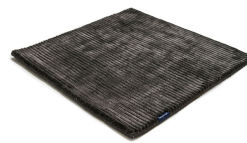

SUITE PARIS VISCOSE

arctic grey 3954

sterling silver 3798

anthracite 3949

panther 3709

copper 3952

pirate black 3948

soft greige 3846

frosty grey 3946

willow green 3707

arctic grey 3954

dark blue 3951

classic grey 3953

Technical facts

ID:	3954
manufacture:	handwoven
name:	Suite PARIS Viscose
colour:	arctic grey
pile material:	viscose
pile length:	0,5 cm
total height:	1,4 cm
overall weight per sqm:	5,7 kg
standard sizes:	170x240 cm 200x200 cm 200x300 cm 250x350 cm 300x400 cm
custom sizes:	yes
max. size:	500 x 1200 cm
custom colours:	-
custom shapes:	yes
outdoor use:	-
durability:	*
sound absorbing:	yes
anti static:	yes