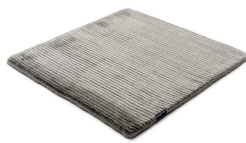

SUITE PARIS VISCOSE

arctic grey 3954

sterling silver 3798

anthracite 3949

panther 3709

copper 3952

pirate black 3948

soft greige 3846

frosty grey 3946

willow green 3707

arctic grey 3954

dark blue 3951

classic grey 3953

Technical facts

ID:	3954
manufacture:	handwoven
name:	Suite PARIS Viscose
colour:	arctic grey
pile material:	viscose
pile length:	0,5 cm
total height:	1,4 cm
overall weight per sqm:	5,7 kg
standard sizes:	170x240 cm 200x200 cm 200x300 cm 250x350 cm 300x400 cm
custom sizes:	yes
max. size:	500 x 1200 cm
custom colours:	-
custom shapes:	yes
outdoor use:	-
durability:	*
sound absorbing:	yes
anti static:	yes