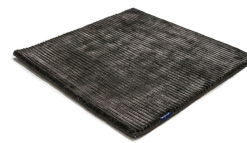

SUITE PARIS VISCOSE

copper 3952

sterling silver 3798

anthracite 3949

panther 3709

copper 3952

pirate black 3948

soft greige 3846

frosty grey 3946

willow green 3707

arctic grey 3954

dark blue 3951

classic grey 3953

Technical facts

ID:	3952
manufacture:	handwoven
name:	Suite PARIS Viscose
colour:	copper
pile material:	viscose
pile length:	0,5 cm
total height:	1,4 cm
overall weight per sqm:	5,7 kg
standard sizes:	170x240 cm 200x200 cm 200x300 cm 250x350 cm 300x400 cm
custom sizes:	yes
max. size:	500 x 1200 cm
custom colours:	-
custom shapes:	yes
outdoor use:	-
durability:	*
sound absorbing:	yes
anti static:	yes