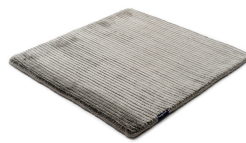

SUITE PARIS VISCOSE

copper 3952

sterling silver 3798

anthracite 3949

panther 3709

copper 3952

pirate black 3948

soft greige 3846

frosty grey 3946

willow green 3707

arctic grey 3954

dark blue 3951

classic grey 3953

Technical facts

ID:	3952
manufacture:	handwoven
name:	Suite PARIS Viscose
colour:	copper
pile material:	viscose
pile length:	0,5 cm
total height:	1,4 cm
overall weight per sqm:	5,7 kg
standard sizes:	170x240 cm 200x200 cm 200x300 cm 250x350 cm 300x400 cm
custom sizes:	yes
max. size:	500 x 1200 cm
custom colours:	-
custom shapes:	yes
outdoor use:	-
durability:	*
sound absorbing:	yes
anti static:	yes