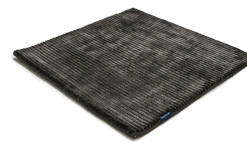

# SUITE PARIS VISCOSE

dark blue 3951

sterling silver 3798

anthracite 3949

panther 3709

copper 3952

pirate black 3948

soft greige 3846

frosty grey 3946

willow green 3707

arctic grey 3954

dark blue 3951

classic grey 3953

# Technical facts

ID:	3951
manufacture:	handwoven
name:	Suite PARIS Viscose
colour:	dark blue
pile material:	viscose
pile length:	0,5 cm
total height:	1,4 cm
overall weight per sqm:	5,7 kg
standard sizes:	170x240 cm   200x200 cm   200x300 cm   250x350 cm   300x400 cm
custom sizes:	yes
max. size:	500 x 1200 cm
custom colours:	-
custom shapes:	yes
outdoor use:	-
durability:	*
sound absorbing:	yes
anti static:	yes