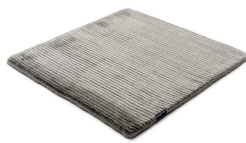

# SUITE PARIS VISCOSE

dark blue 3951

sterling silver 3798

anthracite 3949

panther 3709

copper 3952

pirate black 3948

soft greige 3846

frosty grey 3946

willow green 3707

arctic grey 3954

dark blue 3951

classic grey 3953

# Technical facts

ID:	3951
manufacture:	handwoven
name:	Suite PARIS Viscose
colour:	dark blue
pile material:	viscose
pile length:	0,5 cm
total height:	1,4 cm
overall weight per sqm:	5,7 kg
standard sizes:	170x240 cm   200x200 cm   200x300 cm   250x350 cm   300x400 cm
custom sizes:	yes
max. size:	500 x 1200 cm
custom colours:	-
custom shapes:	yes
outdoor use:	-
durability:	*
sound absorbing:	yes
anti static:	yes