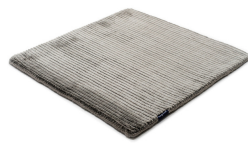

SUITE PARIS VISCOSE

frosty grey 3946

sterling silver 3798

anthracite 3949

panther 3709

copper 3952

pirate black 3948

soft greige 3846

frosty grey 3946

willow green 3707

arctic grey 3954

dark blue 3951

classic grey 3953

Technical facts

ID:	3946
manufacture:	handwoven
name:	Suite PARIS Viscose
colour:	frosty grey
pile material:	viscose
pile length:	0,5 cm
total height:	1,4 cm
overall weight per sqm:	5,7 kg
standard sizes:	170x240 cm 200x200 cm 200x300 cm 250x350 cm 300x400 cm
custom sizes:	yes
max. size:	500 x 1200 cm
custom colours:	-
custom shapes:	yes
outdoor use:	-
durability:	*
sound absorbing:	yes
anti static:	yes