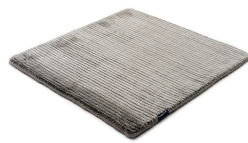

SUITE PARIS VISCOSE

pirate black 3948

sterling silver 3798

anthracite 3949

panther 3709

copper 3952

pirate black 3948

soft greige 3846

frosty grey 3946

willow green 3707

arctic grey 3954

dark blue 3951

classic grey 3953

Technical facts

ID:	3948
manufacture:	handwoven
name:	Suite PARIS Viscose
colour:	pirate black
pile material:	viscose
pile length:	0,5 cm
total height:	1,4 cm
overall weight per sqm:	5,7 kg
standard sizes:	170x240 cm 200x200 cm 200x300 cm 250x350 cm 300x400 cm
custom sizes:	yes
max. size:	500 x 1200 cm
custom colours:	-
custom shapes:	yes
outdoor use:	-
durability:	*
sound absorbing:	yes
anti static:	yes