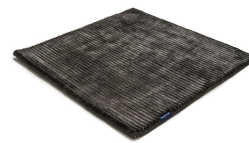

SUITE PARIS VISCOSE

pirate black 3948

sterling silver 3798

anthracite 3949

panther 3709

copper 3952

pirate black 3948

soft greige 3846

frosty grey 3946

willow green 3707

arctic grey 3954

dark blue 3951

classic grey 3953

Technical facts

ID:	3948
manufacture:	handwoven
name:	Suite PARIS Viscose
colour:	pirate black
pile material:	viscose
pile length:	0,5 cm
total height:	1,4 cm
overall weight per sqm:	5,7 kg
standard sizes:	170x240 cm 200x200 cm 200x300 cm 250x350 cm 300x400 cm
custom sizes:	yes
max. size:	500 x 1200 cm
custom colours:	-
custom shapes:	yes
outdoor use:	-
durability:	*
sound absorbing:	yes
anti static:	yes