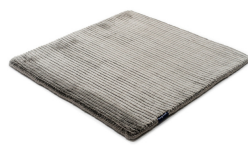

SUITE PARIS VISCOSE

soft greige 3846

sterling silver 3798

anthracite 3949

panther 3709

copper 3952

pirate black 3948

soft greige 3846

frosty grey 3946

willow green 3707

arctic grey 3954

dark blue 3951

classic grey 3953

Technical facts

ID:	3846
manufacture:	handwoven
name:	Suite PARIS Viscose
colour:	soft greige
pile material:	viscose
pile length:	0,5 cm
total height:	1,4 cm
overall weight per sqm:	5,7 kg
standard sizes:	170x240 cm 200x200 cm 200x300 cm 250x350 cm 300x400 cm
custom sizes:	yes
max. size:	500 x 1200 cm
custom colours:	-
custom shapes:	yes
outdoor use:	-
durability:	*
sound absorbing:	yes
anti static:	yes