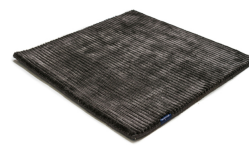

SUITE PARIS VISCOSE

soft greige 3846

sterling silver 3798

anthracite 3949

panther 3709

copper 3952

pirate black 3948

soft greige 3846

frosty grey 3946

willow green 3707

arctic grey 3954

dark blue 3951

classic grey 3953

Technical facts

ID:	3846
manufacture:	handwoven
name:	Suite PARIS Viscose
colour:	soft greige
pile material:	viscose
pile length:	0,5 cm
total height:	1,4 cm
overall weight per sqm:	5,7 kg
standard sizes:	170x240 cm 200x200 cm 200x300 cm 250x350 cm 300x400 cm
custom sizes:	yes
max. size:	500 x 1200 cm
custom colours:	-
custom shapes:	yes
outdoor use:	-
durability:	*
sound absorbing:	yes
anti static:	yes