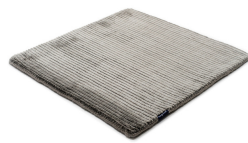

SUITE PARIS VISCOSE

willow green 3707

sterling silver 3798

anthracite 3949

panther 3709

copper 3952

pirate black 3948

soft greige 3846

frosty grey 3946

willow green 3707

arctic grey 3954

dark blue 3951

classic grey 3953

Technical facts

ID:	3707
manufacture:	handwoven
name:	Suite PARIS Viscose
colour:	willow green
pile material:	viscose
pile length:	0,5 cm
total height:	1,4 cm
overall weight per sqm:	5,7 kg
standard sizes:	170x240 cm 200x200 cm 200x300 cm 250x350 cm 300x400 cm
custom sizes:	yes
max. size:	500 x 1200 cm
custom colours:	-
custom shapes:	yes
outdoor use:	-
durability:	*
sound absorbing:	yes
anti static:	yes