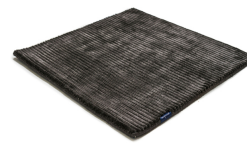

SUITE PARIS VISCOSE

willow green 3707

sterling silver 3798

anthracite 3949

panther 3709

copper 3952

pirate black 3948

soft greige 3846

frosty grey 3946

willow green 3707

arctic grey 3954

dark blue 3951

classic grey 3953

Technical facts

ID:	3707
manufacture:	handwoven
name:	Suite PARIS Viscose
colour:	willow green
pile material:	viscose
pile length:	0,5 cm
total height:	1,4 cm
overall weight per sqm:	5,7 kg
standard sizes:	170x240 cm 200x200 cm 200x300 cm 250x350 cm 300x400 cm
custom sizes:	yes
max. size:	500 x 1200 cm
custom colours:	-
custom shapes:	yes
outdoor use:	-
durability:	*
sound absorbing:	yes
anti static:	yes