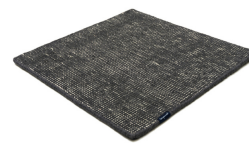

DUNE

flax 3317

eggshell 3315

flax 3317

dolomite grey 3310

alaska grey 3325

slate grey 3311

smoke grey 3326

koala grey 3309

toffee 3316

Technical facts

ID:	3317
manufacture:	handknotted
name:	DUNE
colour:	flax
pile material:	new wool
pile length:	0,3 cm
total height:	1,1 cm
overall weight per sqm:	2,3 kg
standard sizes:	170x240 cm 200x200 cm 200x300 cm 250x350 cm 300x400 cm
custom sizes:	yes
max. size:	450 x 1000 cm
custom colours:	yes
custom shapes:	yes
outdoor use:	-
durability:	***
sound absorbing:	yes
anti static:	yes