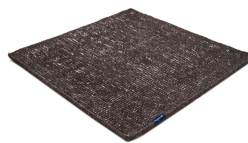

DUNE

flax 3317

eggshell 3315

flax 3317

dolomite grey 3310

alaska grey 3325

slate grey 3311

smoke grey 3326

koala grey 3309

toffee 3316

Technical facts

ID:	3317
manufacture:	handknotted
name:	DUNE
colour:	flax
pile material:	new wool
pile length:	0,3 cm
total height:	1,1 cm
overall weight per sqm:	2,3 kg
standard sizes:	170x240 cm 200x200 cm 200x300 cm 250x350 cm 300x400 cm
custom sizes:	yes
max. size:	450 x 1000 cm
custom colours:	yes
custom shapes:	yes
outdoor use:	-
durability:	***
sound absorbing:	yes
anti static:	yes