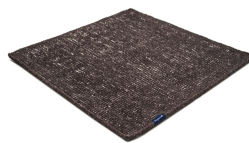

# DUNE

dolomite grey 3310

eggshell 3315

flax 3317

dolomite grey 3310

alaska grey 3325

slate grey 3311

smoke grey 3326

koala grey 3309

toffee 3316

# Technical facts

ID:	3310
manufacture:	handknotted
name:	DUNE
colour:	dolomite grey
pile material:	new wool
pile length:	0,3 cm
total height:	1,1 cm
overall weight per sqm:	2,3 kg
standard sizes:	170x240 cm   200x200 cm   200x300 cm   250x350 cm   300x400 cm
custom sizes:	yes
max. size:	450 x 1000 cm
custom colours:	yes
custom shapes:	yes
outdoor use:	-
durability:	***
sound absorbing:	yes
anti static:	yes