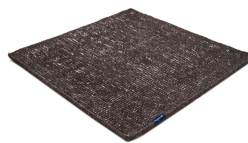

# DUNE

alaska grey 3325

eggshell 3315

flax 3317

dolomite grey 3310

alaska grey 3325

slate grey 3311

smoke grey 3326

koala grey 3309

toffee 3316

# Technical facts

ID:	3325
manufacture:	handknotted
name:	DUNE
colour:	alaska grey
pile material:	new wool
pile length:	0,3 cm
total height:	1,1 cm
overall weight per sqm:	2,3 kg
standard sizes:	170x240 cm   200x200 cm   200x300 cm   250x350 cm   300x400 cm
custom sizes:	yes
max. size:	450 x 1000 cm
custom colours:	yes
custom shapes:	yes
outdoor use:	-
durability:	***
sound absorbing:	yes
anti static:	yes