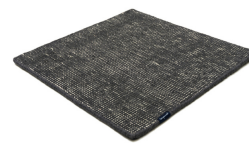

# DUNE

alaska grey 3325

eggshell 3315

flax 3317

dolomite grey 3310

alaska grey 3325

slate grey 3311

smoke grey 3326

koala grey 3309

toffee 3316

# Technical facts

ID:	3325
manufacture:	handknotted
name:	DUNE
colour:	alaska grey
pile material:	new wool
pile length:	0,3 cm
total height:	1,1 cm
overall weight per sqm:	2,3 kg
standard sizes:	170x240 cm   200x200 cm   200x300 cm   250x350 cm   300x400 cm
custom sizes:	yes
max. size:	450 x 1000 cm
custom colours:	yes
custom shapes:	yes
outdoor use:	-
durability:	***
sound absorbing:	yes
anti static:	yes