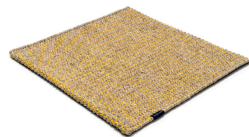

NORDIC DROP

nature & icy blue 3119

nature & nougat 3127

nature & black 3121

nature & grey 3124

nature & icy blue 3119

nature & denim blue 3125

nature & lime green 3123

nature & yellow 3126

nature & red 3122

Technical facts

ID:	3119
manufacture:	handwoven
name:	Nordic Drop
colour:	nature & icy blue
pile material:	wool-viscose-blend & cotton
pile length:	- cm
total height:	0,9 cm
overall weight per sqm:	2,8 kg
standard sizes:	170x240 cm 200x200 cm 200x300 cm 250x350 cm 300x400 cm
custom sizes:	yes
max. size:	300 x 600 cm
custom colours:	-
custom shapes:	-
outdoor use:	-
durability:	*
sound absorbing:	yes
anti static:	yes