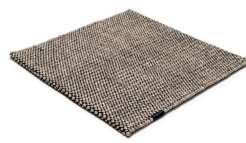

NORDIC DROP

nature & icy blue 3119

nature & nougat 3127

nature & black 3121

nature & grey 3124

nature & icy blue 3119

nature & denim blue 3125

nature & lime green 3123

nature & yellow 3126

nature & red 3122

Technical facts

ID:	3119
manufacture:	handwoven
name:	Nordic Drop
colour:	nature & icy blue
pile material:	wool-viscose-blend & cotton
pile length:	- cm
total height:	0,9 cm
overall weight per sqm:	2,8 kg
standard sizes:	170x240 cm 200x200 cm 200x300 cm 250x350 cm 300x400 cm
custom sizes:	yes
max. size:	300 x 600 cm
custom colours:	-
custom shapes:	-
outdoor use:	-
durability:	*
sound absorbing:	yes
anti static:	yes