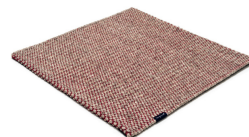

NORDIC DROP

nature & icy blue 3119

nature & nougat 3127

nature & black 3121

nature & grey 3124

nature & icy blue 3119

nature & denim blue 3125

nature & lime green 3123

nature & yellow 3126

nature & red 3122

Technical facts

ID:	3119
manufacture:	handwoven
name:	Nordic Drop
colour:	nature & icy blue
pile material:	wool-viscose-blend & cotton
pile length:	- cm
total height:	0,9 cm
overall weight per sqm:	2,8 kg
standard sizes:	170x240 cm 200x200 cm 200x300 cm 250x350 cm 300x400 cm
custom sizes:	yes
max. size:	300 x 600 cm
custom colours:	-
custom shapes:	-
outdoor use:	-
durability:	*
sound absorbing:	yes
anti static:	yes