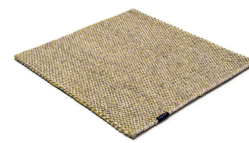

NORDIC DROP

nature & icy blue 3119

nature & nougat 3127

nature & black 3121

nature & grey 3124

nature & icy blue 3119

nature & denim blue 3125

nature & lime green 3123

nature & yellow 3126

nature & red 3122

Technical facts

ID:	3119
manufacture:	handwoven
name:	Nordic Drop
colour:	nature & icy blue
pile material:	wool-viscose-blend & cotton
pile length:	- cm
total height:	0,9 cm
overall weight per sqm:	2,8 kg
standard sizes:	170x240 cm 200x200 cm 200x300 cm 250x350 cm 300x400 cm
custom sizes:	yes
max. size:	300 x 600 cm
custom colours:	-
custom shapes:	-
outdoor use:	-
durability:	*
sound absorbing:	yes
anti static:	yes